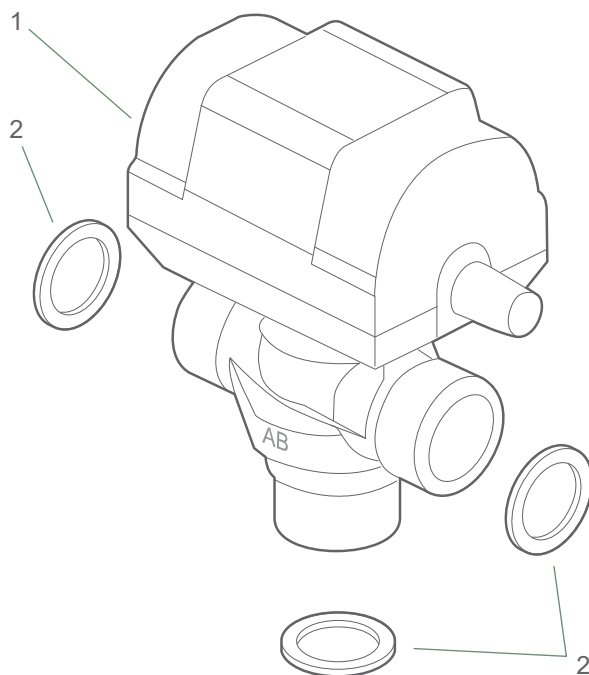

Nr	Code	Qty
1	188403	1
2	142735	3

Commissioning date:

Address of your heating installer or customer service.

Fujitsu General (Euro) GmbH
Fritz-Vomfelde-Strasse 26-32
40547 Düsseldorf - Germany