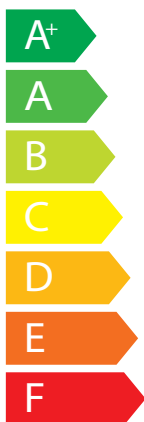

**ENERG**  
енергия · ενεργεια

**R-AQUA**

CAIROX BELGIUM NV

Model

CGW-ID 14 M1

+ CGW-OU 14 M1

Two icons showing sound power levels. The top icon shows a speaker inside a house with the value 47 dB. The bottom icon shows a speaker outside a house with the value 68 dB.

A legend with three colored squares and their corresponding power consumption values: a dark blue square for 13 kW, a medium blue square for 13 kW, and a light blue square for 14 kW.