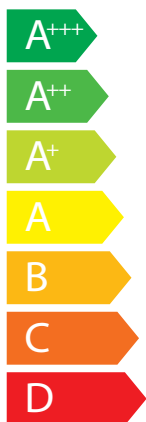

**ENERG**  
енергия · ενεργεια

**R-AQUA**

CAIROX BELGIUM NV

Model

CGW-ID 14 M1

+ CGW-OU 14 M1

Two icons showing sound power levels. The top icon shows a speaker inside a house with the value 47 dB. The bottom icon shows a speaker outside a house with the value 68 dB.

A legend with three colored squares and their corresponding power consumption values: a dark blue square for 13 kW, a medium blue square for 13 kW, and a light blue square for 14 kW.