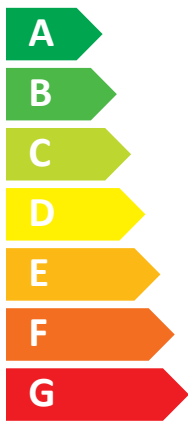

# ENERG

енергия · ενεργεια

Fujitsu

WOYA 060 KLT +  
WSYA 0 80 ML3 +  
R-AQUA SANI 300

55°C

**A<sup>++</sup>**

**A**

Two icons showing sound power levels: a speaker icon with a house above it labeled **40 dB**, and a house icon with a speaker inside labeled **57 dB**.

Legend for energy consumption in kW, shown as three colored squares: dark blue for **00 kW**, medium blue for **05 kW**, and light blue for **05 kW**.