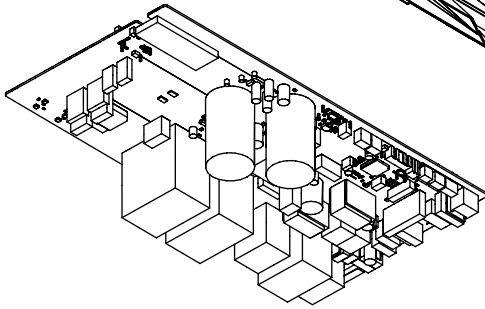

OUTDOOR UNIT
AOYG24KMTA

31

Auxiliary plate

Terminal bracket assy

33

34

Ref.	Description	Part number
31	Main PCB	9710802270
32	Heatsink	9322421043
33	Thermistor assy	9900727116
34	Compressor thermistor	9900985011