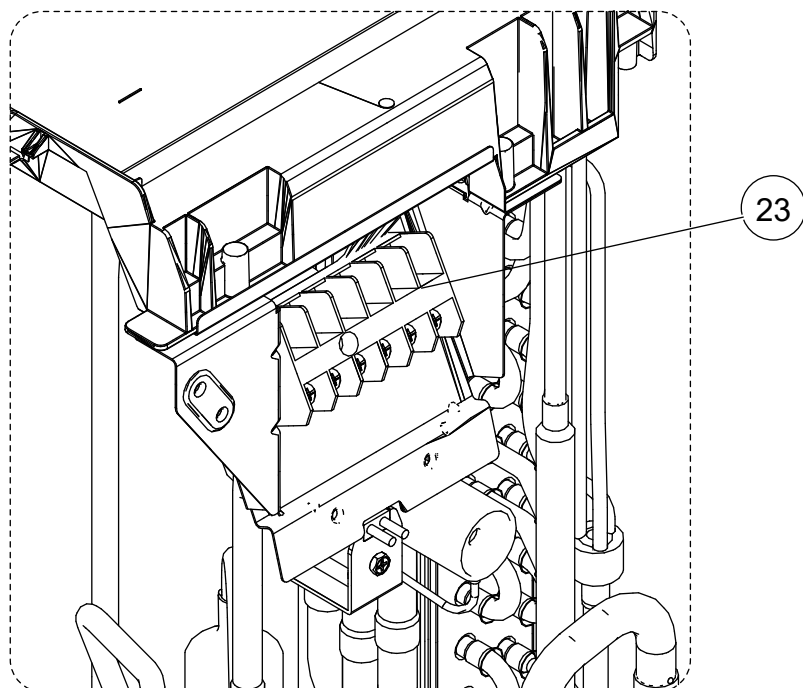

PARTS

OUTDOOR UNIT
AOYG24KMTA

Ref.	Description	Part number
1	Protective net assy	9322811042
2	Outdoor thermistor	9900565060
3	Drain pipe	9322144003

OUTDOOR UNIT
AOYG24KMTA

Ref.	Description	Part number
11	Top panel assy	9322556073
12	Front panel assy	9322555038
13	Blow grille	9322149008
14	Emblem	9319151007
15	Switch cover assy	9322570031
16	Cabinet right Assy	9322552150
17	Propeller fan	9322150004

OUTDOOR UNIT
AOYG24KMTA

Ref.	Description	Part number
21	Motor bracket assy	9322553034
22	Brushless motor	9603601003
23	Terminal	9900435028

OUTDOOR UNIT
AOYG24KMTA

31

Auxiliary plate

Terminal bracket assy

33

34

Ref.	Description	Part number
31	Main PCB	9710802270
32	Heatsink	9322421043
33	Thermistor assy	9900727116
34	Compressor thermistor	9900985011

OUTDOOR UNIT
AOYG24KMTA

Ref.	Description	Part number
41	Condenser total assy	9317089630
-	S-insulator B	9322503008
-	S-insulator F	9322529008
-	S-insulator H	9322501004
-	S-insulator V	9323045002
-	S-insulator K	9322824004

Hair pin
cushion

41

OUTDOOR UNIT
AOYG24KMTA

Ref.	Description	Part number
51	Compressor	9810521002
52	Solenoid	9970206009
53	4-way valve assy	9383948008
54	Expansion valve coil	9970173028
55	Pulse motor valve assy	9322462015