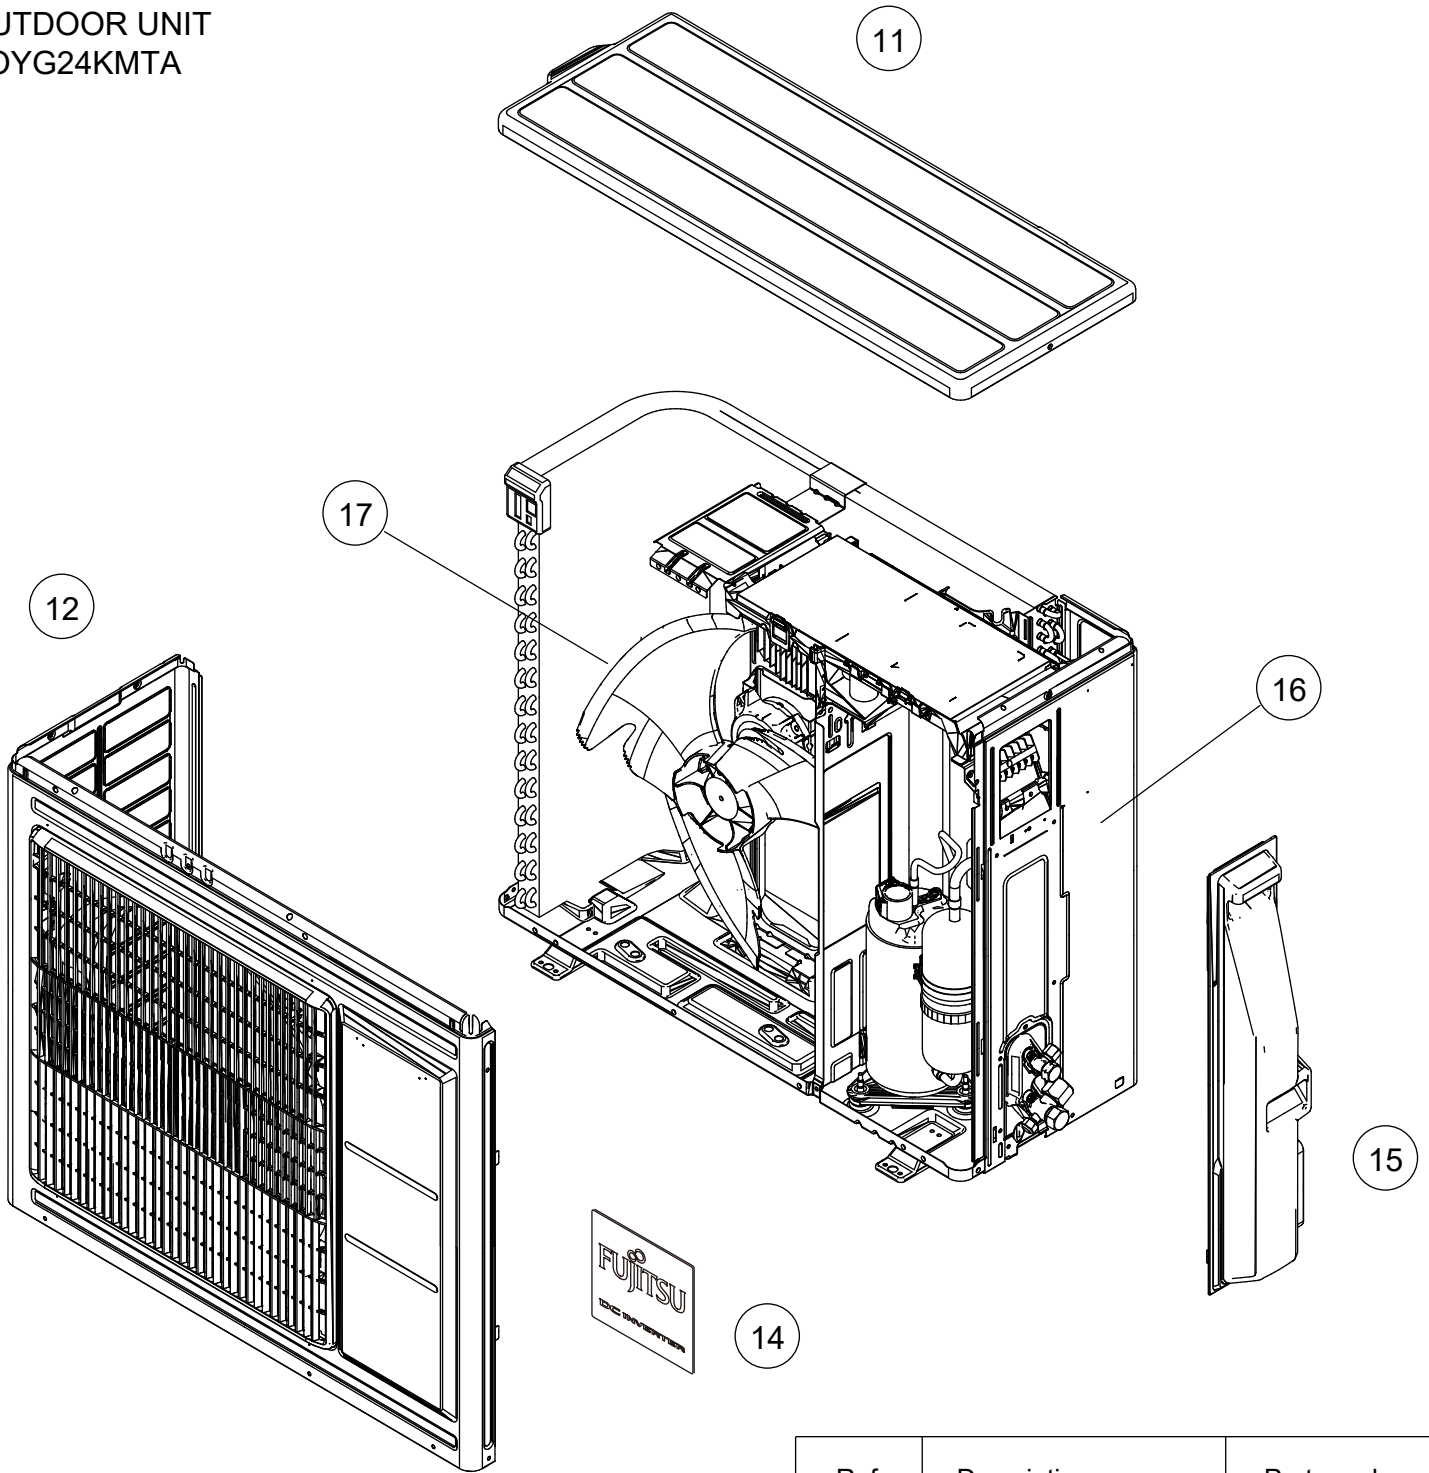

PARTS

OUTDOOR UNIT
AOYG24KMTA

Ref.	Description	Part number
1	Protective net assy	9322811042
2	Outdoor thermistor	9900565060
3	Drain pipe	9322144003

OUTDOOR UNIT
AOYG24KMTA

Ref.	Description	Part number
11	Top panel assy	9322556073
12	Front panel assy	9322555038
13	Blow grille	9322149008
14	Emblem	9319151007
15	Switch cover assy	9322570031
16	Cabinet right Assy	9322552150
17	Propeller fan	9322150004

OUTDOOR UNIT
AOYG24KMTA

Ref.	Description	Part number
21	Motor bracket assy	9322553034
22	Brushless motor	9603601003
23	Terminal	9900435028

OUTDOOR UNIT
AOYG24KMTA

31

Auxiliary plate

Terminal bracket assy

33

34

Ref.	Description	Part number
31	Main PCB	9710802270
32	Heatsink	9322421043
33	Thermistor assy	9900727116
34	Compressor thermistor	9900985011

OUTDOOR UNIT
AOYG24KMTA

Ref.	Description	Part number
41	Condenser total assy	9317089630
-	S-insulator B	9322503008
-	S-insulator F	9322529008
-	S-insulator H	9322501004
-	S-insulator V	9323045002
-	S-insulator K	9322824004

Hair pin
cushion

41

OUTDOOR UNIT
AOYG24KMTA

Ref.	Description	Part number
51	Compressor	9810521002
52	Solenoid	9970206009
53	4-way valve assy	9383948008
54	Expansion valve coil	9970173028
55	Pulse motor valve assy	9322462015