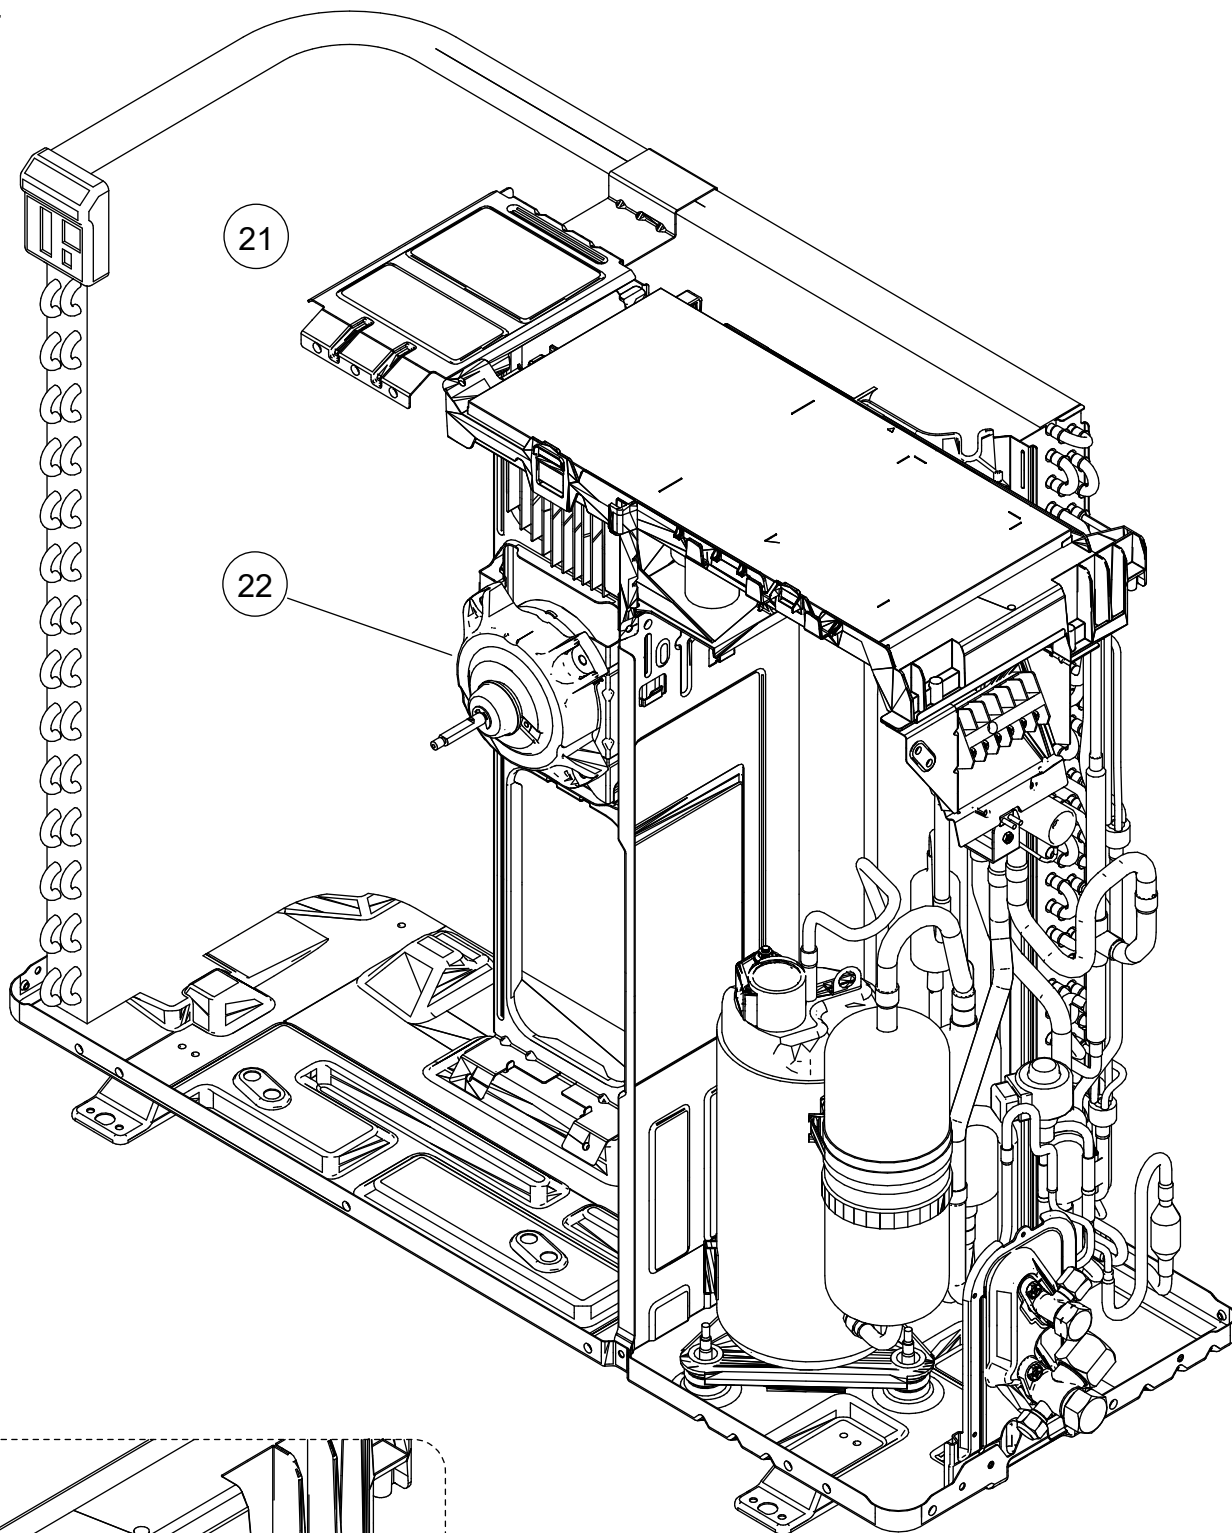

PARTS

OUTDOOR UNIT
AOYG24KMTA

Ref.	Description	Part number
1	Protective net assy	9322811042
2	Outdoor thermistor	9900565060
3	Drain pipe	9322144003

OUTDOOR UNIT
AOYG24KMTA

Ref.	Description	Part number
11	Top panel assy	9322556073
12	Front panel assy	9322555038
13	Blow grille	9322149008
14	Emblem	9319151007
15	Switch cover assy	9322570031
16	Cabinet right Assy	9322552150
17	Propeller fan	9322150004

OUTDOOR UNIT
AOYG24KMTA

Ref.	Description	Part number
21	Motor bracket assy	9322553034
22	Brushless motor	9603601003
23	Terminal	9900435028

OUTDOOR UNIT
AOYG24KMTA

31

Auxiliary plate

Terminal bracket assy

33

34

Ref.	Description	Part number
31	Main PCB	9710802270
32	Heatsink	9322421043
33	Thermistor assy	9900727116
34	Compressor thermistor	9900985011

OUTDOOR UNIT
AOYG24KMTA

Ref.	Description	Part number
41	Condenser total assy	9317089630
-	S-insulator B	9322503008
-	S-insulator F	9322529008
-	S-insulator H	9322501004
-	S-insulator V	9323045002
-	S-insulator K	9322824004

Hair pin
cushion

41

OUTDOOR UNIT
AOYG24KMTA

Ref.	Description	Part number
51	Compressor	9810521002
52	Solenoid	9970206009
53	4-way valve assy	9383948008
54	Expansion valve coil	9970173028
55	Pulse motor valve assy	9322462015