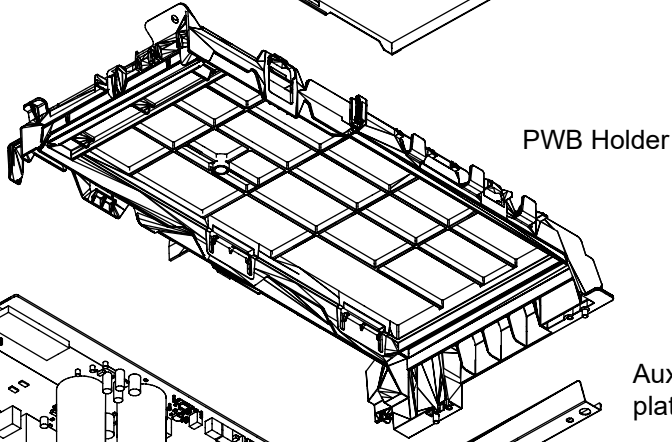

PARTS

OUTDOOR UNIT
AOYG24KMTA

Ref.	Description	Part number
1	Protective net assy	9322811042
2	Outdoor thermistor	9900565060
3	Drain pipe	9322144003

OUTDOOR UNIT
AOYG24KMTA

Ref.	Description	Part number
11	Top panel assy	9322556073
12	Front panel assy	9322555038
13	Blow grille	9322149008
14	Emblem	9319151007
15	Switch cover assy	9322570031
16	Cabinet right Assy	9322552150
17	Propeller fan	9322150004

OUTDOOR UNIT
AOYG24KMTA

Ref.	Description	Part number
21	Motor bracket assy	9322553034
22	Brushless motor	9603601003
23	Terminal	9900435028

OUTDOOR UNIT
AOYG24KMTA

31

Auxiliary plate

Terminal bracket assy

33