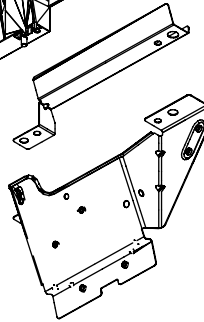

PARTS

OUTDOOR UNIT
AOYG24KMTA

Ref.	Description	Part number
1	Protective net assy	9322811042
2	Outdoor thermistor	9900565060
3	Drain pipe	9322144003

OUTDOOR UNIT
AOYG24KMTA

Ref.	Description	Part number
11	Top panel assy	9322556073
12	Front panel assy	9322555038
13	Blow grille	9322149008
14	Emblem	9319151007
15	Switch cover assy	9322570031
16	Cabinet right Assy	9322552150
17	Propeller fan	9322150004

OUTDOOR UNIT
AOYG24KMTA

Ref.	Description	Part number
21	Motor bracket assy	9322553034
22	Brushless motor	9603601003
23	Terminal	9900435028

OUTDOOR UNIT
AOYG24KMTA

31

Auxiliary plate

Terminal bracket assy

33

34

Ref.	Description	Part number
31	Main PCB	9710802270
32	Heatsink	9322421043
33	Thermistor assy	9900727116
34	Compressor thermistor	9900985011

OUTDOOR UNIT
AOYG24KMTA

Ref.	Description	Part number
41	Condenser total assy	9317089630
-	S-insulator B	9322503008
-	S-insulator F	9322529008
-	S-insulator H	9322501004
-	S-insulator V	9323045002
-	S-insulator K	9322824004

Hair pin
cushion

41

OUTDOOR UNIT
AOYG24KMTA

Ref.	Description	Part number
51	Compressor	9810521002
52	Solenoid	9970206009
53	4-way valve assy	9383948008
54	Expansion valve coil	9970173028
55	Pulse motor valve assy	9322462015