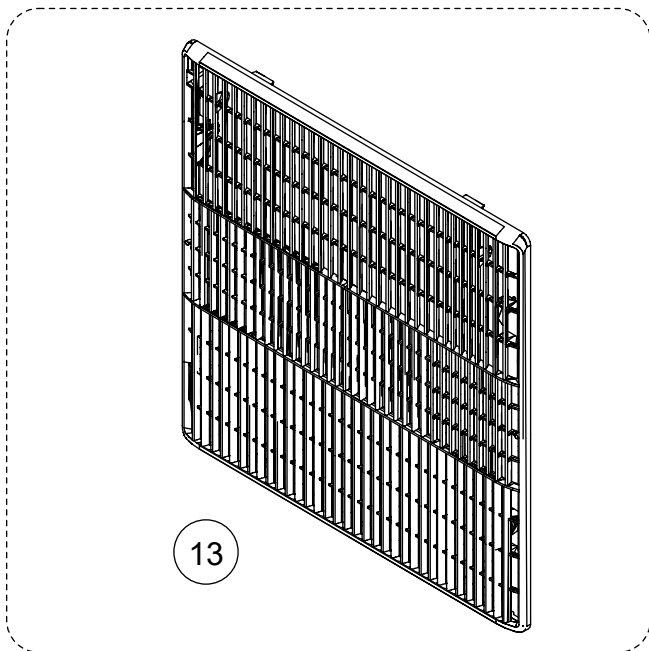

PARTS

OUTDOOR UNIT
AOYG24KMTA

Ref.	Description	Part number
1	Protective net assy	9322811042
2	Outdoor thermistor	9900565060
3	Drain pipe	9322144003

OUTDOOR UNIT
AOYG24KMTA

Ref.	Description	Part number
11	Top panel assy	9322556073
12	Front panel assy	9322555038
13	Blow grille	9322149008
14	Emblem	9319151007
15	Switch cover assy	9322570031
16	Cabinet right Assy	9322552150
17	Propeller fan	9322150004

OUTDOOR UNIT
AOYG24KMTA

Ref.	Description	Part number
21	Motor bracket assy	9322553034
22	Brushless motor	9603601003
23	Terminal	9900435028

OUTDOOR UNIT
AOYG24KMTA

31

Auxiliary plate

Terminal bracket assy

33

34

Ref.	Description	Part number
31	Main PCB	9710802270
32	Heatsink	9322421043
33	Thermistor assy	9900727116
34	Compressor thermistor	9900985011

OUTDOOR UNIT
AOYG24KMTA

Ref.	Description	Part number
41	Condenser total assy	9317089630
-	S-insulator B	9322503008
-	S-insulator F	9322529008
-	S-insulator H	9322501004
-	S-insulator V	9323045002
-	S-insulator K	9322824004