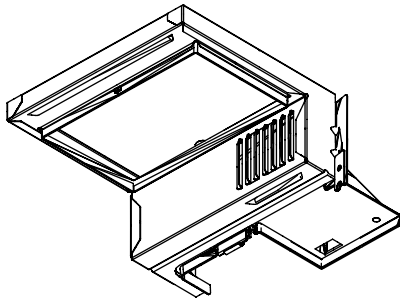

PARTS

OUTDOOR UNIT
AOYG24KMTA

Ref.	Description	Part number
1	Protective net assy	9322811042
2	Outdoor thermistor	9900565060
3	Drain pipe	9322144003

OUTDOOR UNIT
AOYG24KMTA

Ref.	Description	Part number
11	Top panel assy	9322556073
12	Front panel assy	9322555038
13	Blow grille	9322149008
14	Emblem	9319151007
15	Switch cover assy	9322570031
16	Cabinet right Assy	9322552150
17	Propeller fan	9322150004

OUTDOOR UNIT
AOYG24KMTA

Ref.	Description	Part number
21	Motor bracket assy	9322553034
22	Brushless motor	9603601003
23	Terminal	9900435028

OUTDOOR UNIT
AOYG24KMTA

31

Auxiliary plate

Terminal bracket assy

33

34

Ref.	Description	Part number
31	Main PCB	9710802270
32	Heatsink	9322421043
33	Thermistor assy	9900727116
34	Compressor thermistor	9900985011

OUTDOOR UNIT
AOYG24KMTA

Ref.	Description	Part number
41	Condenser total assy	9317089630
-	S-insulator B	9322503008
-	S-insulator F	9322529008
-	S-insulator H	9322501004
-	S-insulator V	9323045002
-	S-insulator K	9322824004