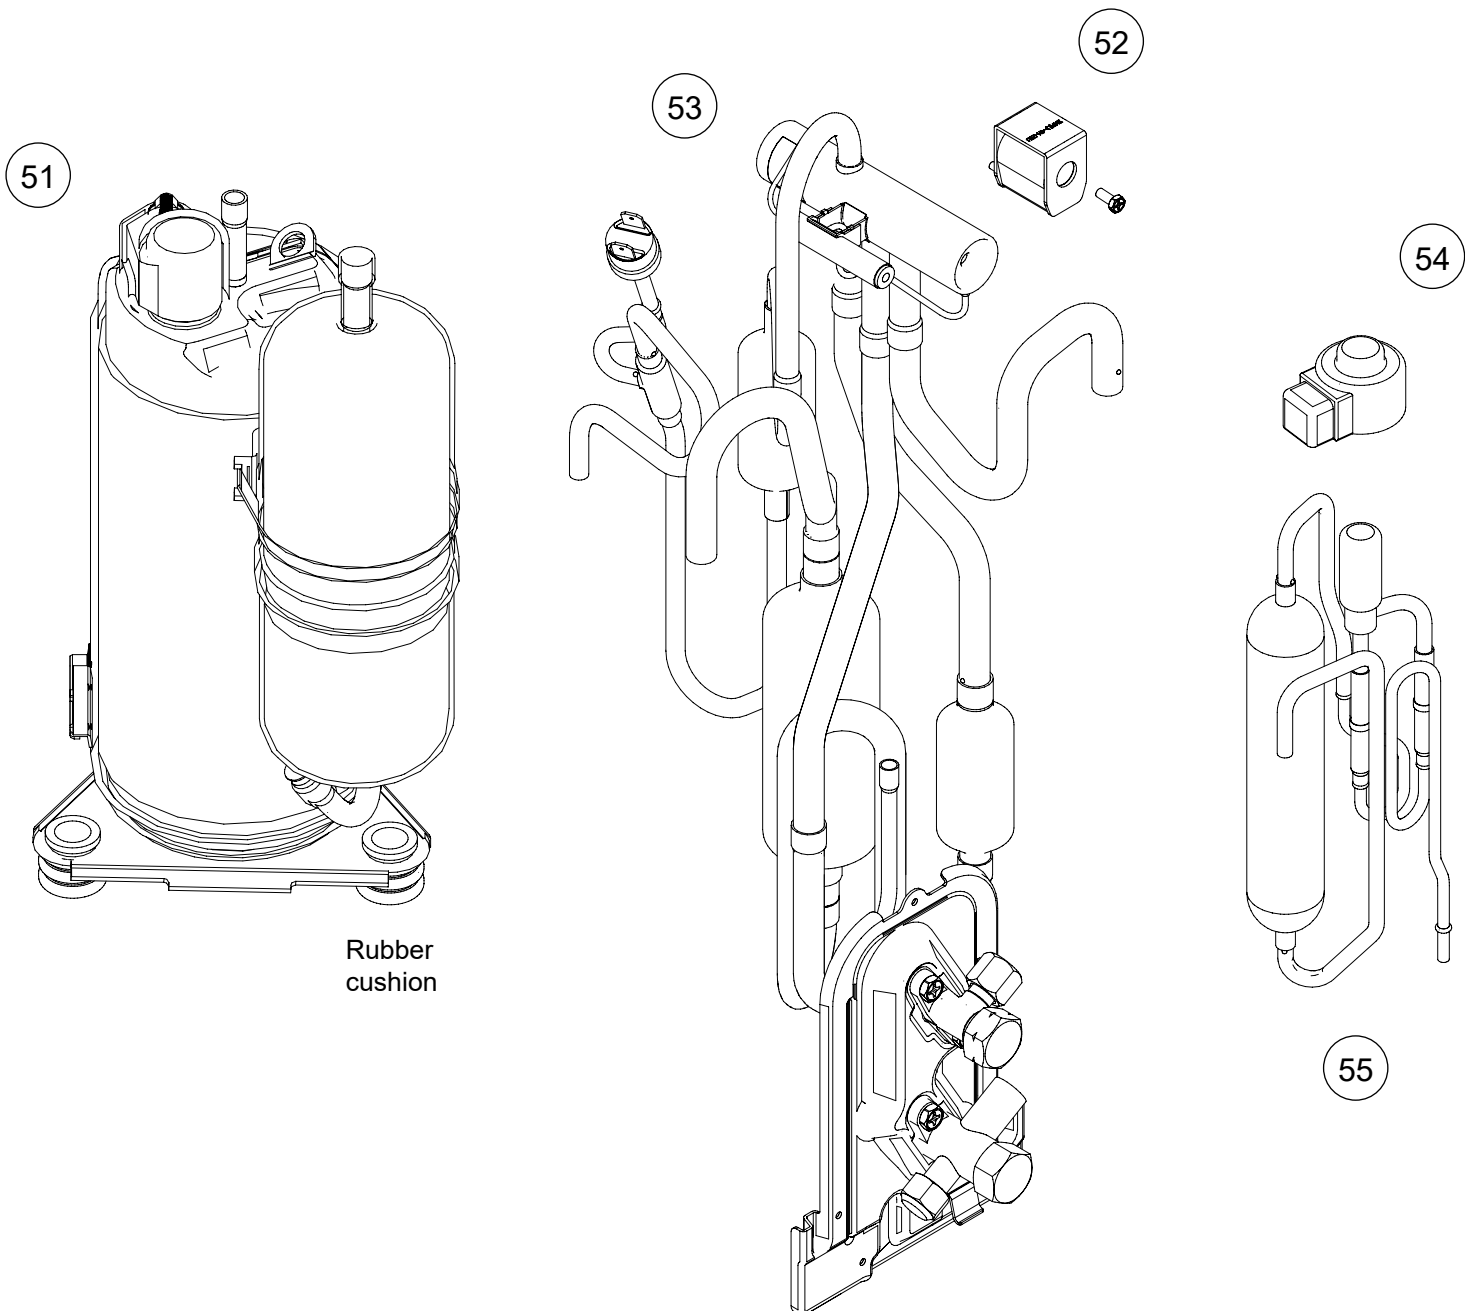

PARTS

OUTDOOR UNIT
AOYG24KMTA

Ref.	Description	Part number
1	Protective net assy	9322811042
2	Outdoor thermistor	9900565060
3	Drain pipe	9322144003

OUTDOOR UNIT
AOYG24KMTA

Ref.	Description	Part number
11	Top panel assy	9322556073
12	Front panel assy	9322555038
13	Blow grille	9322149008
14	Emblem	9319151007
15	Switch cover assy	9322570031
16	Cabinet right Assy	9322552150
17	Propeller fan	9322150004

34

Ref.	Description	Part number
31	Main PCB	9710802270
32	Heatsink	9322421043
33	Thermistor assy	9900727116
34	Compressor thermistor	9900985011

OUTDOOR UNIT
AOYG24KMTA

Ref.	Description	Part number
41	Condenser total assy	9317089630
-	S-insulator B	9322503008
-	S-insulator F	9322529008
-	S-insulator H	9322501004
-	S-insulator V	9323045002
-	S-insulator K	9322824004

Hair pin
cushion

41

OUTDOOR UNIT
AOYG24KMTA

Ref.	Description	Part number
51	Compressor	9810521002
52	Solenoid	9970206009
53	4-way valve assy	9383948008
54	Expansion valve coil	9970173028
55	Pulse motor valve assy	9322462015