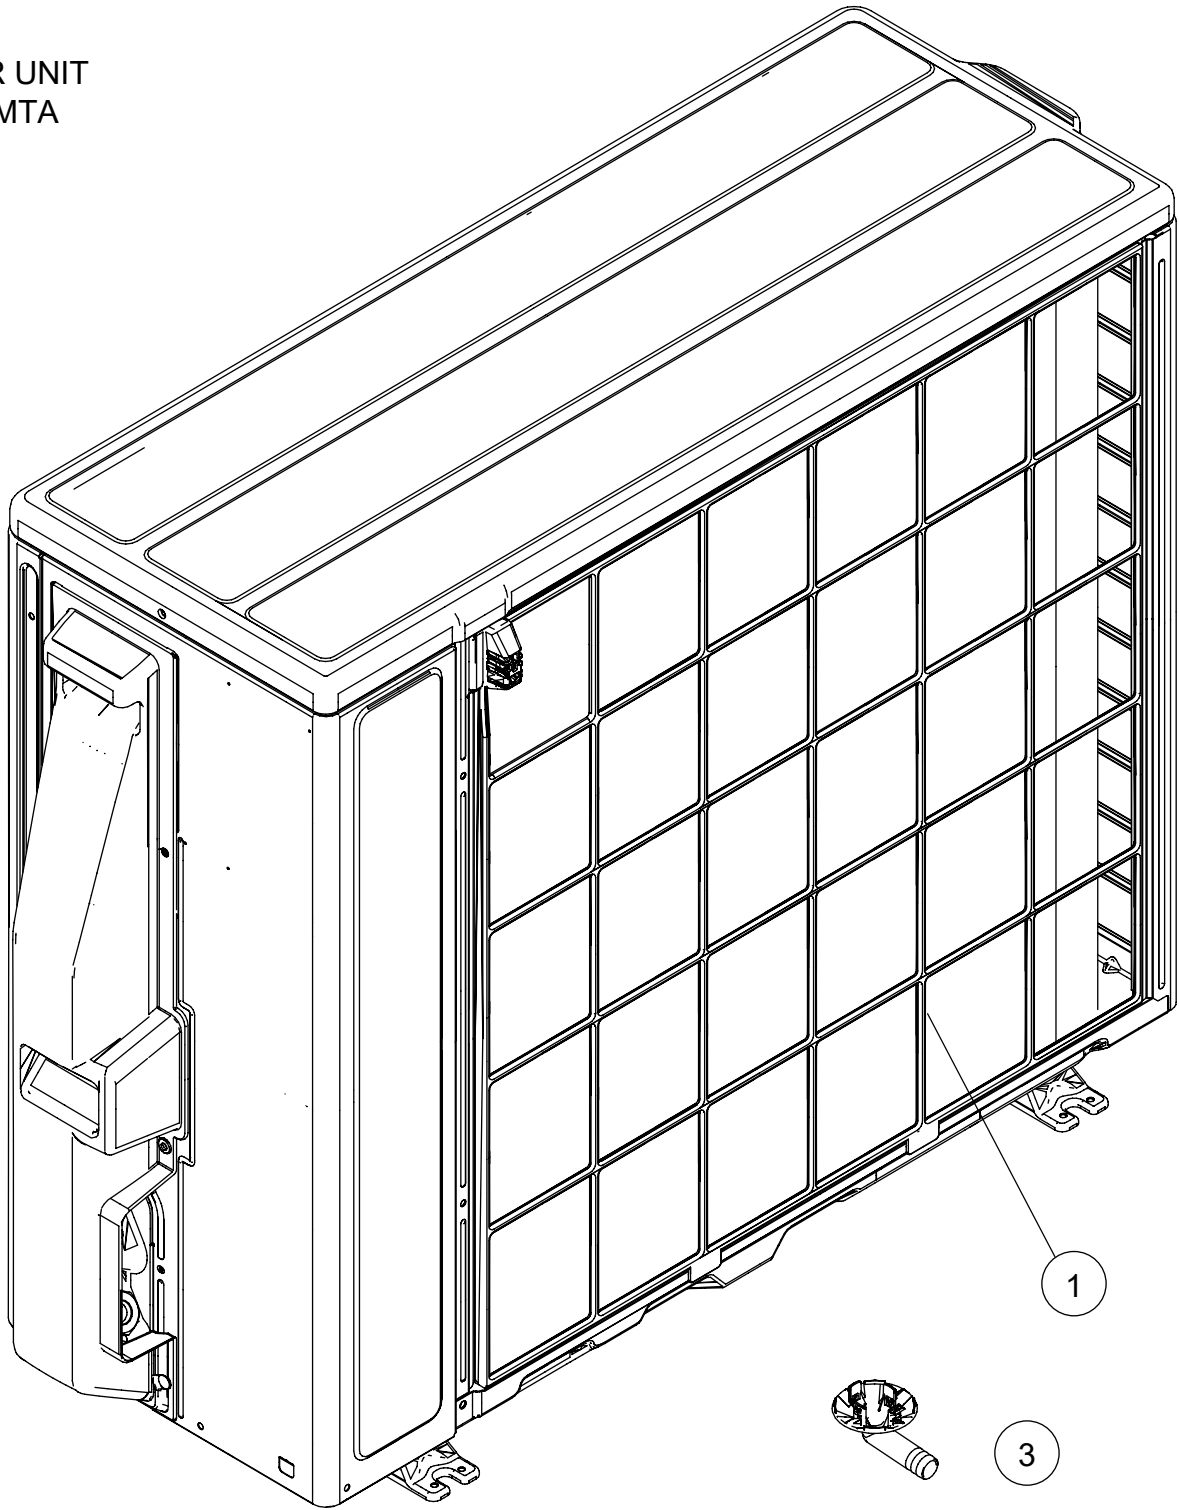

PARTS

OUTDOOR UNIT
AOYG24KMTA

Ref.	Description	Part number
1	Protective net assy	9322811042
2	Outdoor thermistor	9900565060
3	Drain pipe	9322144003

OUTDOOR UNIT
AOYG24KMTA

Ref.	Description	Part number
11	Top panel assy	9322556073
12	Front panel assy	9322555038
13	Blow grille	9322149008
14	Emblem	9319151007
15	Switch cover assy	9322570031
16	Cabinet right Assy	9322552150
17	Propeller fan	9322150004

OUTDOOR UNIT
AOYG24KMTA

Ref.	Description	Part number
21	Motor bracket assy	9322553034
22	Brushless motor	9603601003
23	Terminal	9900435028

OUTDOOR UNIT
AOYG24KMTA

31

Auxiliary plate

Terminal bracket assy

33