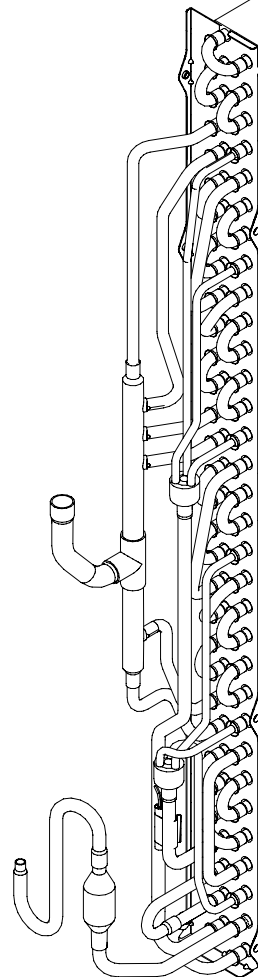

PARTS

OUTDOOR UNIT
AOYG24KMTA

Ref.	Description	Part number
1	Protective net assy	9322811042
2	Outdoor thermistor	9900565060
3	Drain pipe	9322144003

OUTDOOR UNIT
AOYG24KMTA

Ref.	Description	Part number
11	Top panel assy	9322556073
12	Front panel assy	9322555038
13	Blow grille	9322149008
14	Emblem	9319151007
15	Switch cover assy	9322570031
16	Cabinet right Assy	9322552150
17	Propeller fan	9322150004

OUTDOOR UNIT
AOYG24KMTA

Ref.	Description	Part number
21	Motor bracket assy	9322553034
22	Brushless motor	9603601003
23	Terminal	9900435028

OUTDOOR UNIT
AOYG24KMTA

31

Auxiliary plate

Terminal bracket assy

33

34

Ref.	Description	Part number
31	Main PCB	9710802270
32	Heatsink	9322421043
33	Thermistor assy	9900727116
34	Compressor thermistor	9900985011

OUTDOOR UNIT
AOYG24KMTA

Ref.	Description	Part number
41	Condenser total assy	9317089630
-	S-insulator B	9322503008
-	S-insulator F	9322529008
-	S-insulator H	9322501004
-	S-insulator V	9323045002
-	S-insulator K	9322824004

Hair pin
cushion

41

OUTDOOR UNIT
AOYG24KMTA

Ref.	Description	Part number
51	Compressor	9810521002
52	Solenoid	9970206009
53	4-way valve assy	9383948008
54	Expansion valve coil	9970173028
55	Pulse motor valve assy	9322462015