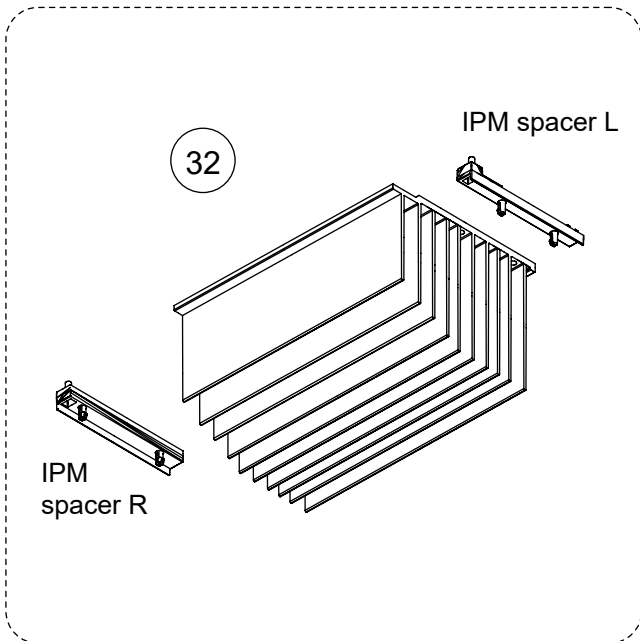

PARTS

OUTDOOR UNIT
AOYG24KMTA

Ref.	Description	Part number
1	Protective net assy	9322811042
2	Outdoor thermistor	9900565060
3	Drain pipe	9322144003

OUTDOOR UNIT
AOYG24KMTA

Ref.	Description	Part number
11	Top panel assy	9322556073
12	Front panel assy	9322555038
13	Blow grille	9322149008
14	Emblem	9319151007
15	Switch cover assy	9322570031
16	Cabinet right Assy	9322552150
17	Propeller fan	9322150004

OUTDOOR UNIT
AOYG24KMTA

Ref.	Description	Part number
21	Motor bracket assy	9322553034
22	Brushless motor	9603601003
23	Terminal	9900435028

OUTDOOR UNIT
AOYG24KMTA

31

Auxiliary plate

Terminal bracket assy

33

34

Ref.	Description	Part number
31	Main PCB	9710802270
32	Heatsink	9322421043
33	Thermistor assy	9900727116
34	Compressor thermistor	9900985011

OUTDOOR UNIT
AOYG24KMTA

Ref.	Description	Part number
41	Condenser total assy	9317089630
-	S-insulator B	9322503008
-	S-insulator F	9322529008
-	S-insulator H	9322501004
-	S-insulator V	9323045002
-	S-insulator K	9322824004