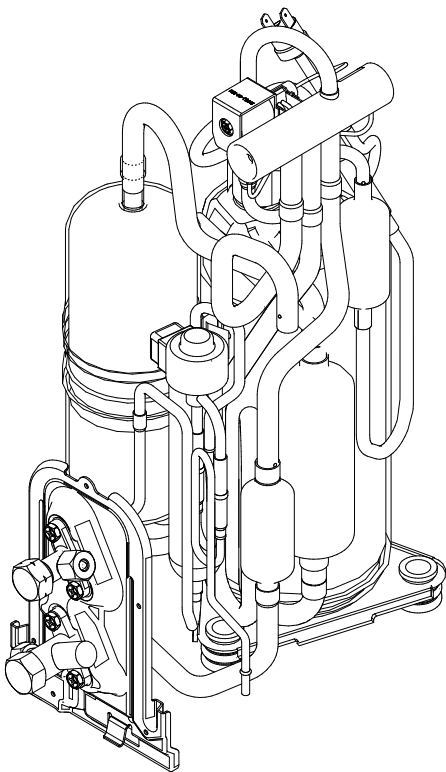

PARTS

OUTDOOR UNIT
AOYG24KMTA

Ref.	Description	Part number
1	Protective net assy	9322811042
2	Outdoor thermistor	9900565060
3	Drain pipe	9322144003

OUTDOOR UNIT
AOYG24KMTA

Ref.	Description	Part number
11	Top panel assy	9322556073
12	Front panel assy	9322555038
13	Blow grille	9322149008
14	Emblem	9319151007
15	Switch cover assy	9322570031
16	Cabinet right Assy	9322552150
17	Propeller fan	9322150004

OUTDOOR UNIT
AOYG24KMTA

Ref.	Description	Part number
21	Motor bracket assy	9322553034
22	Brushless motor	9603601003
23	Terminal	9900435028

OUTDOOR UNIT
AOYG24KMTA

31

Auxiliary plate

Terminal bracket assy

33

34

Ref.	Description	Part number
31	Main PCB	9710802270
32	Heatsink	9322421043
33	Thermistor assy	9900727116
34	Compressor thermistor	9900985011

OUTDOOR UNIT
AOYG24KMTA

Ref.	Description	Part number
41	Condenser total assy	9317089630
-	S-insulator B	9322503008
-	S-insulator F	9322529008
-	S-insulator H	9322501004
-	S-insulator V	9323045002
-	S-insulator K	9322824004

Hair pin
cushion

41

OUTDOOR UNIT
AOYG24KMTA

Ref.	Description	Part number
51	Compressor	9810521002
52	Solenoid	9970206009
53	4-way valve assy	9383948008
54	Expansion valve coil	9970173028
55	Pulse motor valve assy	9322462015