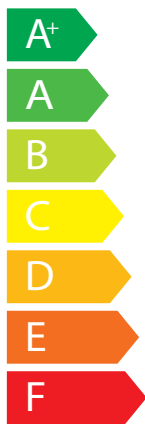

## R-AQUA®

Model

CGW-ID 16 M1  
+ CGW-OU 16 M1

CAIROX BELGIUM NV

Two sound power level icons. The top one shows a speaker icon with sound waves and the text "47 dB". The bottom one shows a house icon with sound waves and the text "68 dB".

A legend with three colored squares and their corresponding power consumption values: a dark blue square for "13 kW", a medium blue square for "13 kW", and a light blue square for "14 kW".