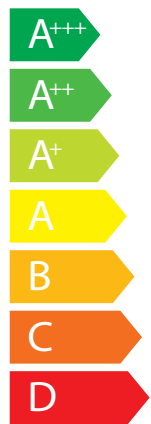

## R-AQUA®

Model

CGW-ID 16 M1  
+ CGW-OU 16 M1

CAIROX BELGIUM NV

Two sound power level icons. The top one shows a speaker icon with sound waves and the text "47 dB". The bottom one shows a house icon with sound waves and the text "68 dB".

A legend with three colored squares and their corresponding power consumption values: a dark blue square for "13 kW", a medium blue square for "13 kW", and a light blue square for "14 kW".