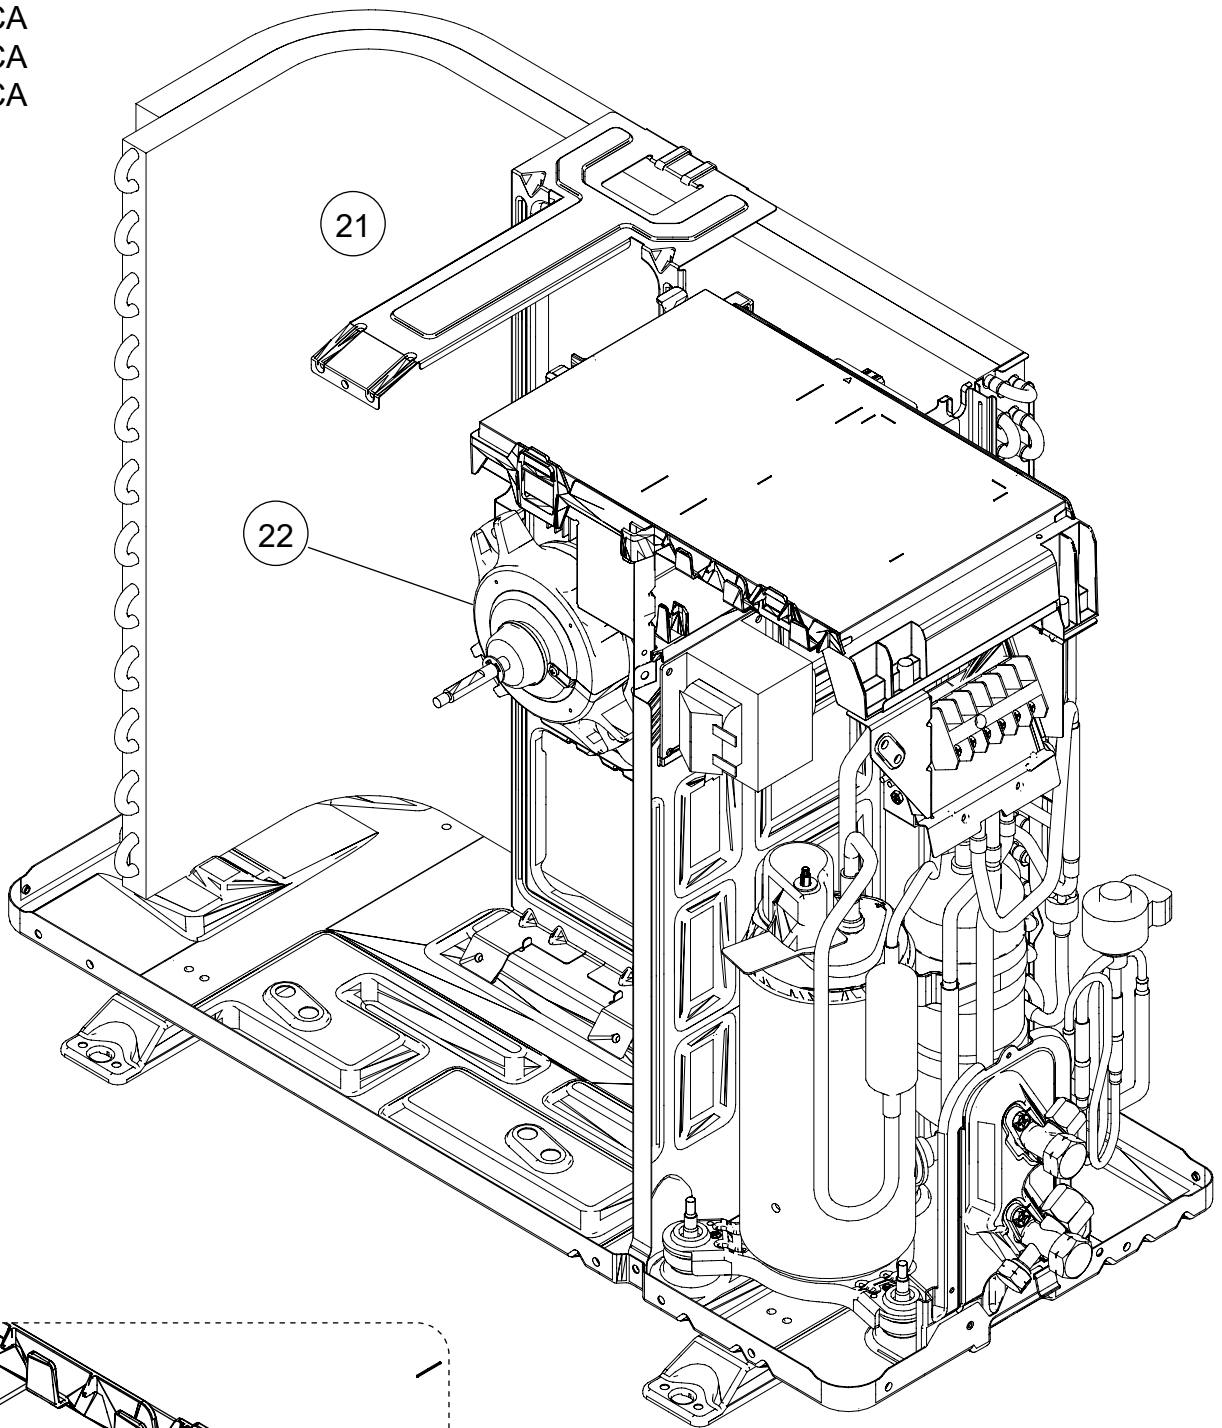

OUTDOOR UNIT
AOYG07KPCA
AOYG09KPCA
AOYG12KPCA

Ref.	Description	Part number
21	Motor bracket assy (07, 09)	9322553089
21	Motor bracket assy (AOYG12)	9322553096
22	Brushless motor	9603553005
23	Reactor assy	9901012013