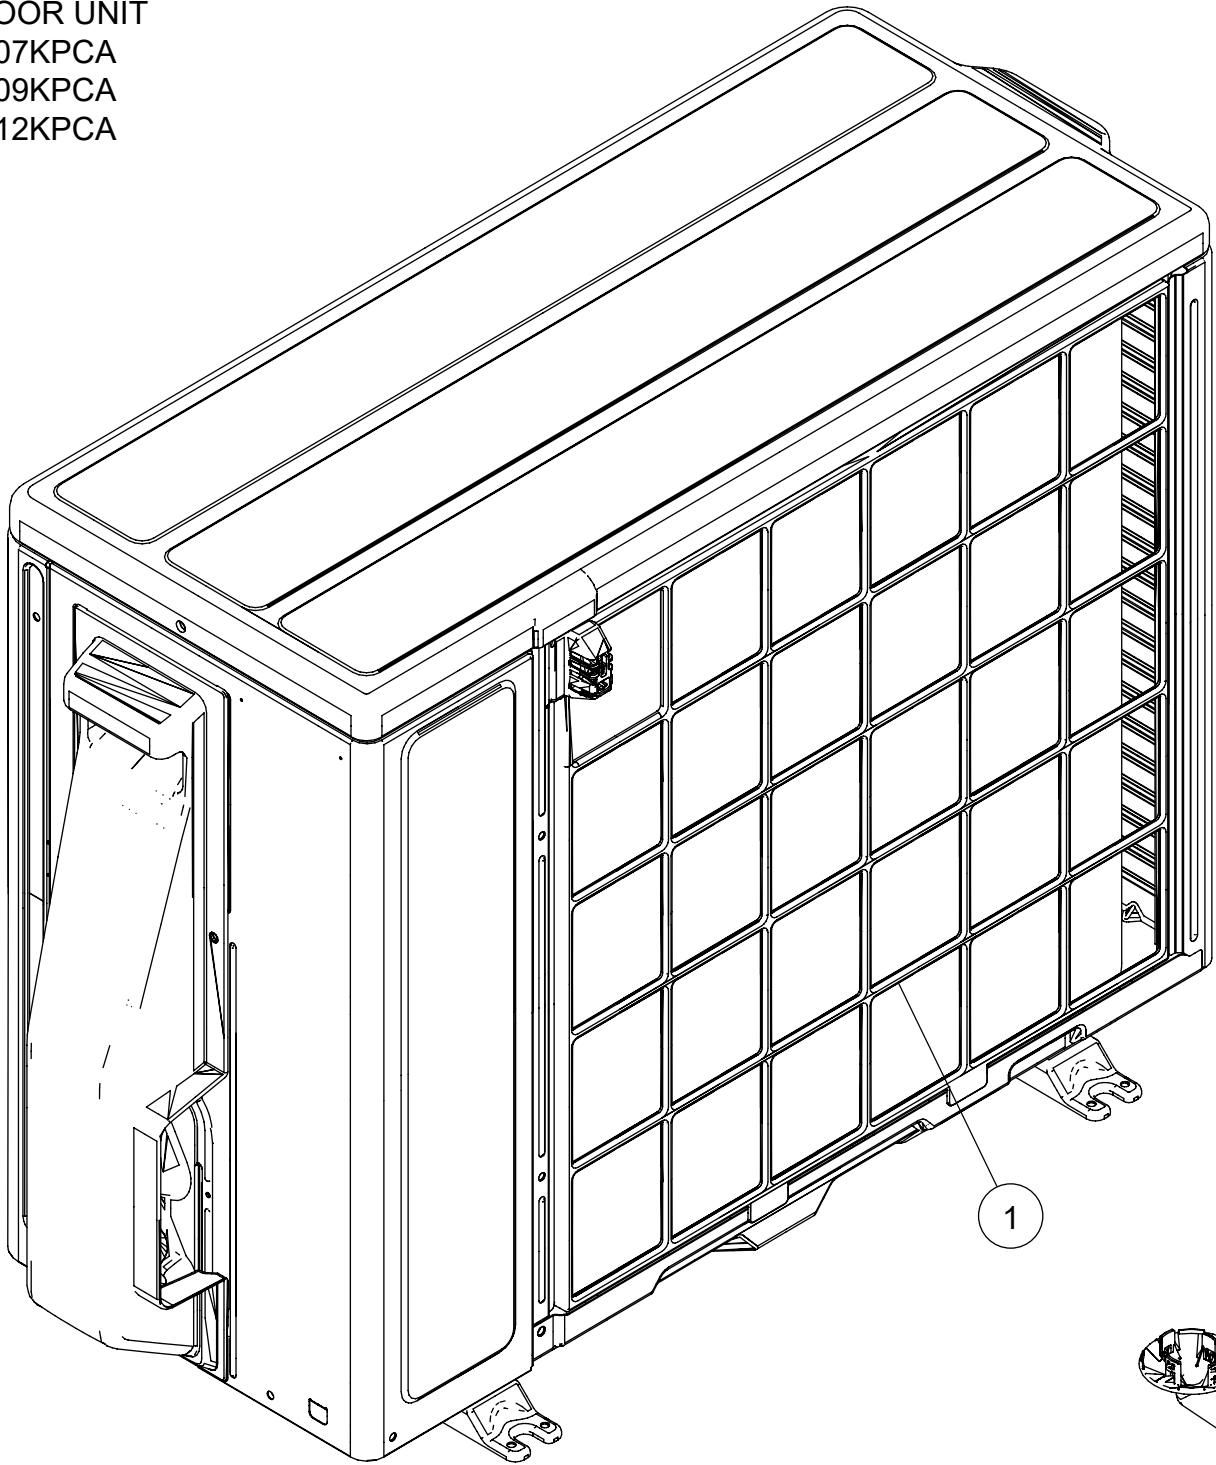

PARTS

OUTDOOR UNIT
AOYG07KPCA
AOYG09KPCA
AOYG12KPCA

Ref.	Description	Part number
1	Protective net assy	9322811059
2	Outdoor thermistor	9900565053
3	Drain pipe	9322144003

OUTDOOR UNIT
 AOYG07KPCA
 AOYG09KPCA
 AOYG12KPCA

Ref.	Description	Part number
11	Top panel assy	9322556103
12	Front panel assy	9322555106
13	Blow grille	9322135001
14	Emblem	9387859003
15	Switch cover assy	9322570000
16	Cabinet right assy	9322552112
17	Propeller Fan	9322136008