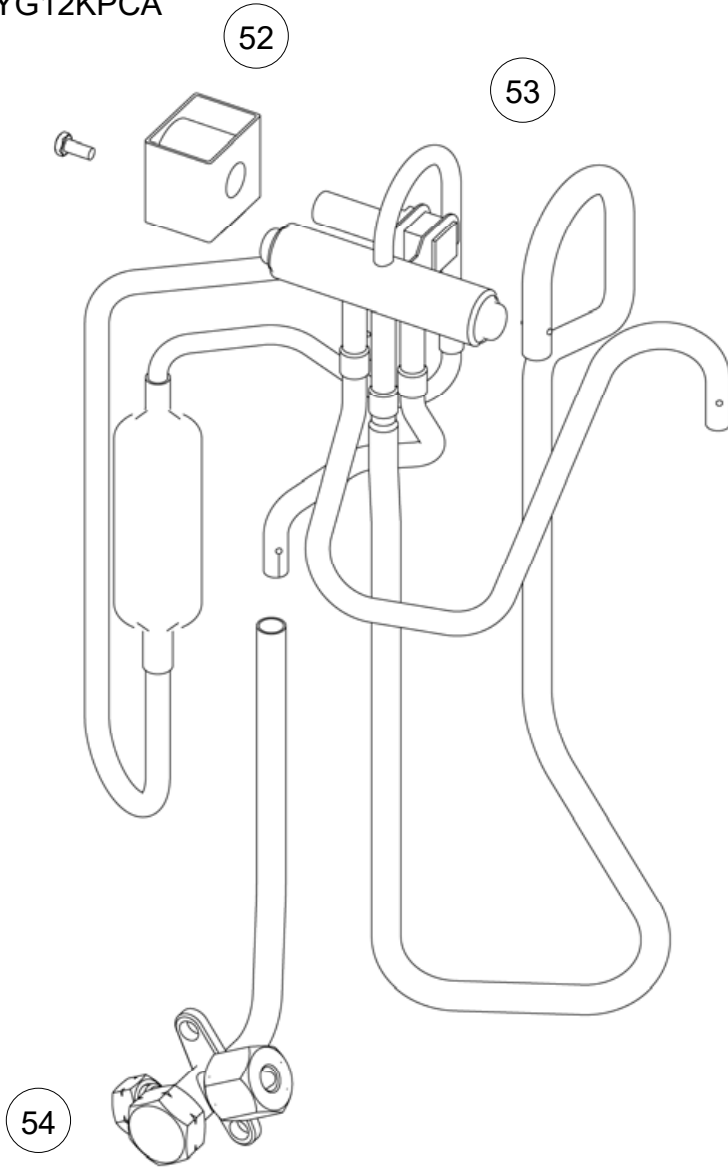

PARTS

OUTDOOR UNIT
AOYG07KPCA
AOYG09KPCA
AOYG12KPCA

Ref.	Description	Part number
1	Protective net assy	9322811059
2	Outdoor thermistor	9900565053
3	Drain pipe	9322144003

OUTDOOR UNIT
 AOYG07KPCA
 AOYG09KPCA
 AOYG12KPCA

Ref.	Description	Part number
11	Top panel assy	9322556103
12	Front panel assy	9322555106
13	Blow grille	9322135001
14	Emblem	9387859003
15	Switch cover assy	9322570000
16	Cabinet right assy	9322552112
17	Propeller Fan	9322136008

OUTDOOR UNIT
 AOYG07KPCA
 AOYG09KPCA
 AOYG12KPCA

Ref.	Description	Part number
31	Service unit, Main PCB (07)	9709683248
31	Service unit, Main PCB (09)	9709683255
31	Service unit, Main PCB (12)	9709683262
32	Heatsink	9333787008
33	Thermistor assy	9900727062

OUTDOOR UNIT
 AOYG07KPCA
 AOYG09KPCA
 AOYG12KPCA

Ref.	Description	Part number
51	Compressor assy (07, 09)	9323427006
51	Compressor assy (12)	9323428003
52	Solenoid	9970110153
53	4-way valve assy	9322392015
54	3-way valve assy	9322473004
55	Expansion valve coil	9970173011
56	Pulse motor valve assy	9322403001
57	2-way valve assy	9322472007