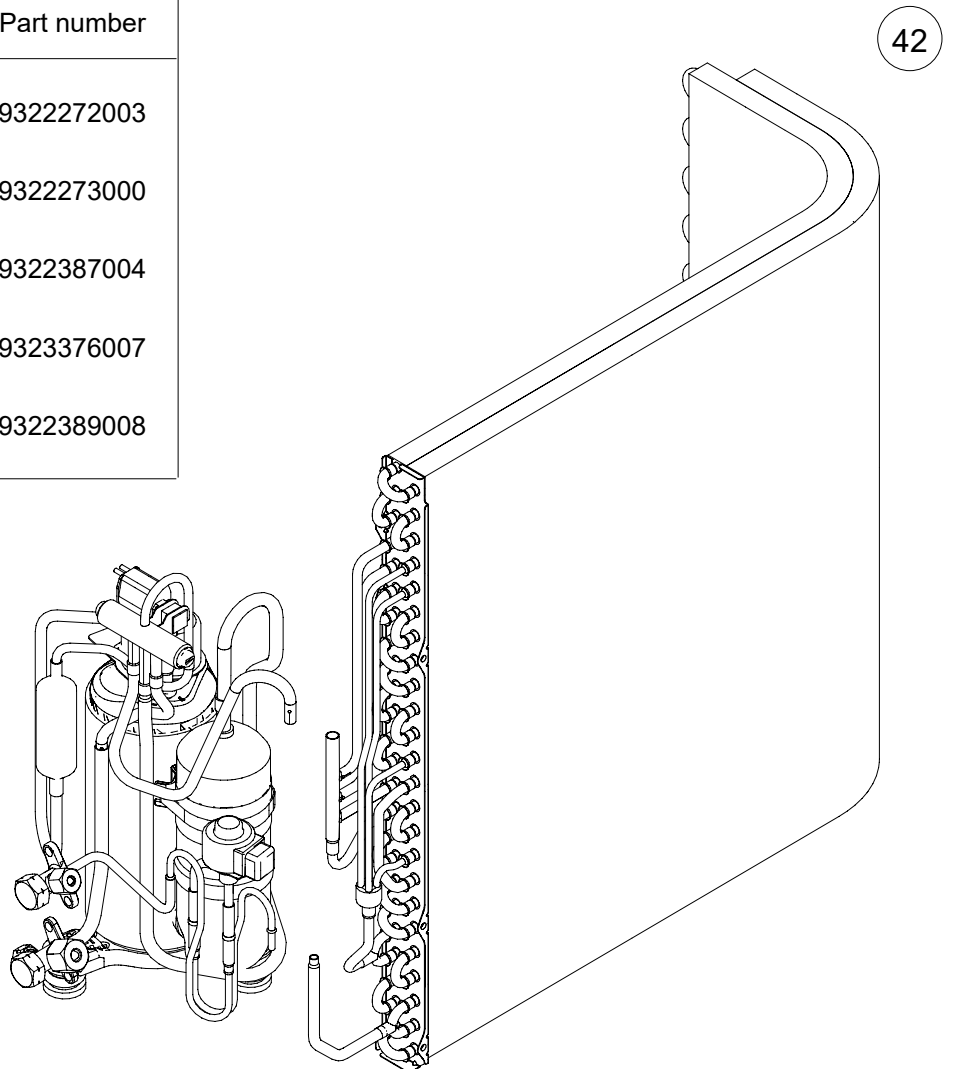

Ref.	Description	Part number
41	Condenser total assy (07, 09)	9322272003
42	Condenser total assy (12)	9322273000
-	S-insulator B	9322387004
-	S-insulator F	9323376007
-	S-insulator H	9322389008