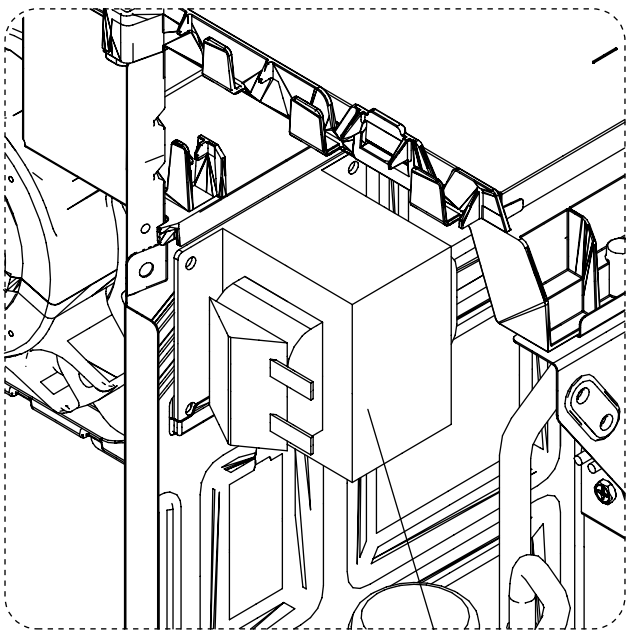

OUTDOOR UNIT
AOYG07KPCA
AOYG09KPCA
AOYG12KPCA

Ref.	Description	Part number
21	Motor bracket assy (07, 09)	9322553089
21	Motor bracket assy (AOYG12)	9322553096
22	Brushless motor	9603553005
23	Reactor assy	9901012013