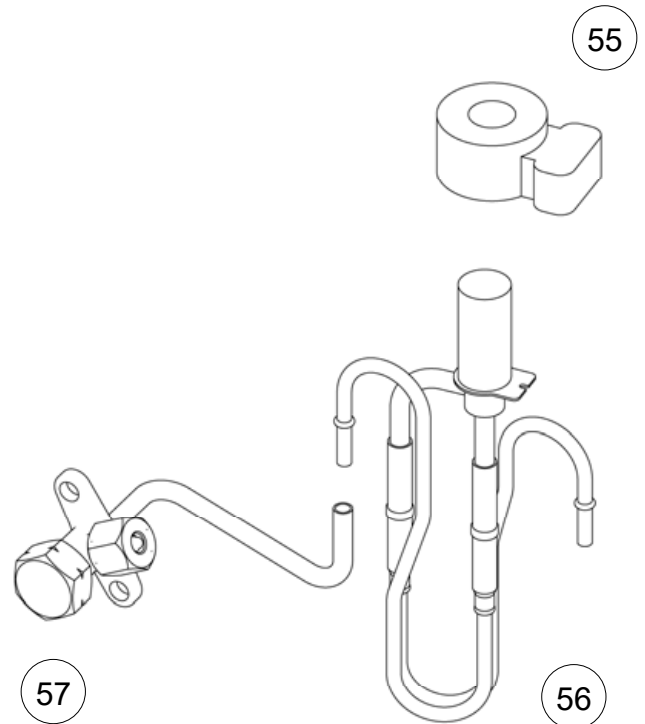

Ref.	Description	Part number
11	Top panel assy	9322556103
12	Front panel assy	9322555106
13	Blow grille	9322135001
14	Emblem	9387859003
15	Switch cover assy	9322570000
16	Cabinet right assy	9322552112
17	Propeller Fan	9322136008

OUTDOOR UNIT
 AOYG07KPCA
 AOYG09KPCA
 AOYG12KPCA

Ref.	Description	Part number
31	Service unit, Main PCB (07)	9709683248
31	Service unit, Main PCB (09)	9709683255
31	Service unit, Main PCB (12)	9709683262
32	Heatsink	9333787008
33	Thermistor assy	9900727062

OUTDOOR UNIT
 AOYG07KPCA
 AOYG09KPCA
 AOYG12KPCA

Ref.	Description	Part number
51	Compressor assy (07, 09)	9323427006
51	Compressor assy (12)	9323428003
52	Solenoid	9970110153
53	4-way valve assy	9322392015
54	3-way valve assy	9322473004
55	Expansion valve coil	9970173011
56	Pulse motor valve assy	9322403001
57	2-way valve assy	9322472007