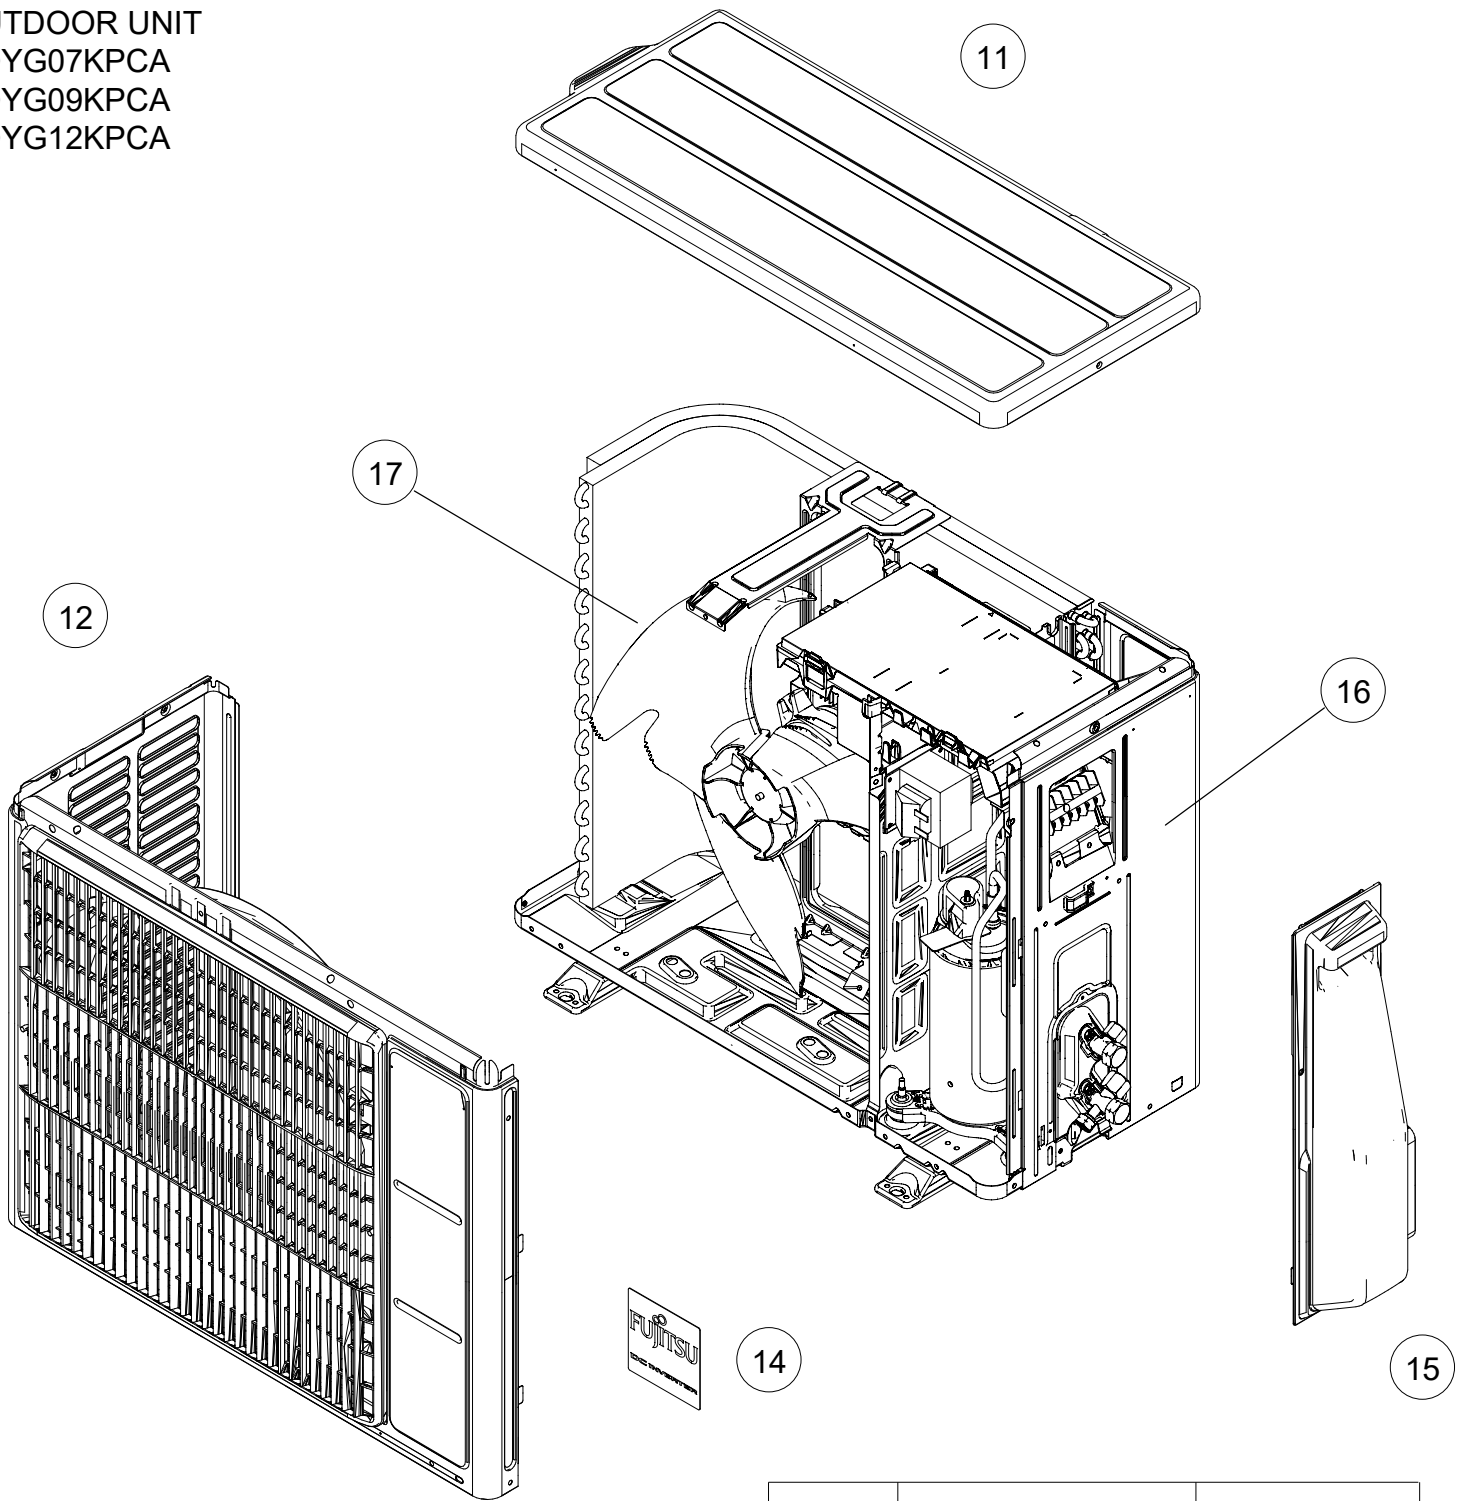

PARTS

OUTDOOR UNIT
AOYG07KPCA
AOYG09KPCA
AOYG12KPCA

Ref.	Description	Part number
1	Protective net assy	9322811059
2	Outdoor thermistor	9900565053
3	Drain pipe	9322144003

OUTDOOR UNIT
 AOYG07KPCA
 AOYG09KPCA
 AOYG12KPCA

Ref.	Description	Part number
11	Top panel assy	9322556103
12	Front panel assy	9322555106
13	Blow grille	9322135001
14	Emblem	9387859003
15	Switch cover assy	9322570000
16	Cabinet right assy	9322552112
17	Propeller Fan	9322136008