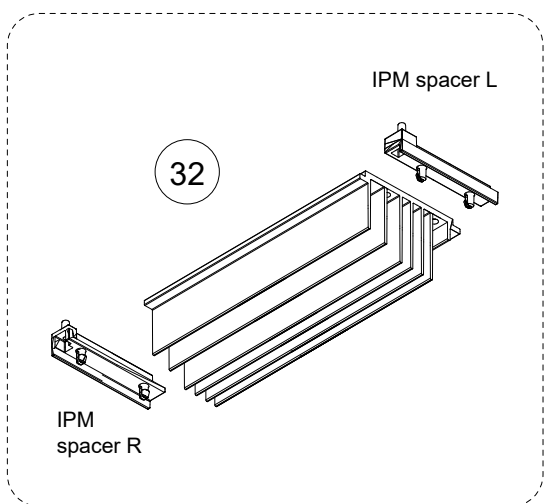

OUTDOOR UNIT
AOYG07KPCA
AOYG09KPCA
AOYG12KPCA

Ref.	Description	Part number
31	Service unit, Main PCB (07)	9709683248
31	Service unit, Main PCB (09)	9709683255
31	Service unit, Main PCB (12)	9709683262
32	Heatsink	9333787008
33	Thermistor assy	9900727062