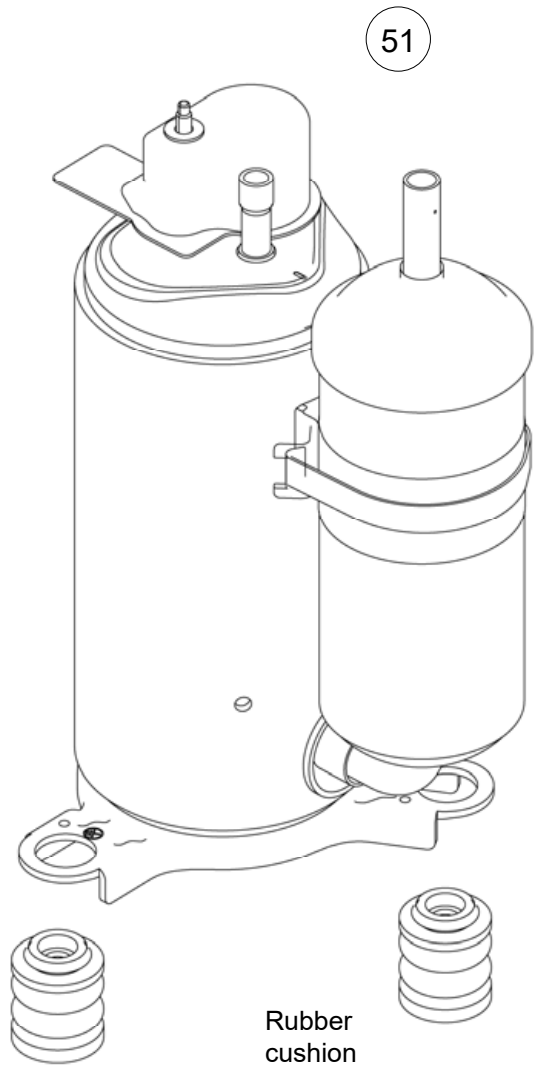

OUTDOOR UNIT
AOYG07KPCA
AOYG09KPCA
AOYG12KPCA

Ref.	Description	Part number
51	Compressor assy (07, 09)	9323427006
51	Compressor assy (12)	9323428003
52	Solenoid	9970110153
53	4-way valve assy	9322392015
54	3-way valve assy	9322473004
55	Expansion valve coil	9970173011
56	Pulse motor valve assy	9322403001
57	2-way valve assy	9322472007