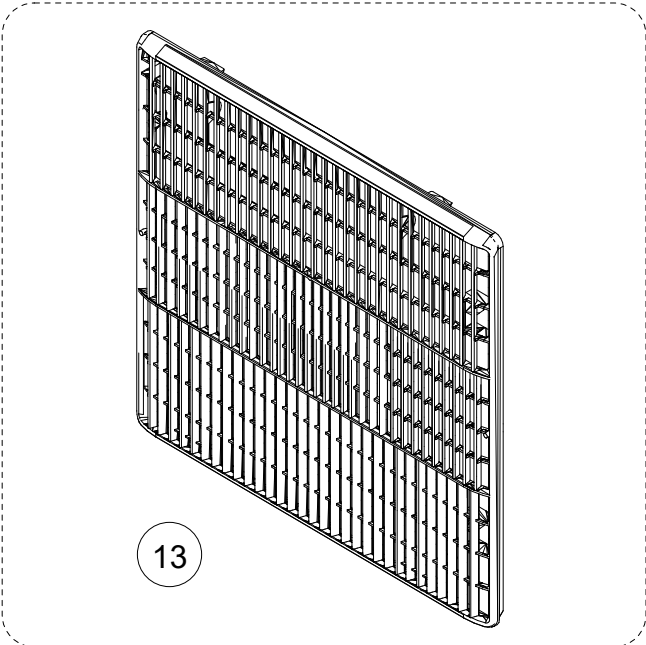

PARTS

OUTDOOR UNIT
AOYG07KPCA
AOYG09KPCA
AOYG12KPCA

Ref.	Description	Part number
1	Protective net assy	9322811059
2	Outdoor thermistor	9900565053
3	Drain pipe	9322144003

OUTDOOR UNIT
 AOYG07KPCA
 AOYG09KPCA
 AOYG12KPCA

Ref.	Description	Part number
11	Top panel assy	9322556103
12	Front panel assy	9322555106
13	Blow grille	9322135001
14	Emblem	9387859003
15	Switch cover assy	9322570000
16	Cabinet right assy	9322552112
17	Propeller Fan	9322136008