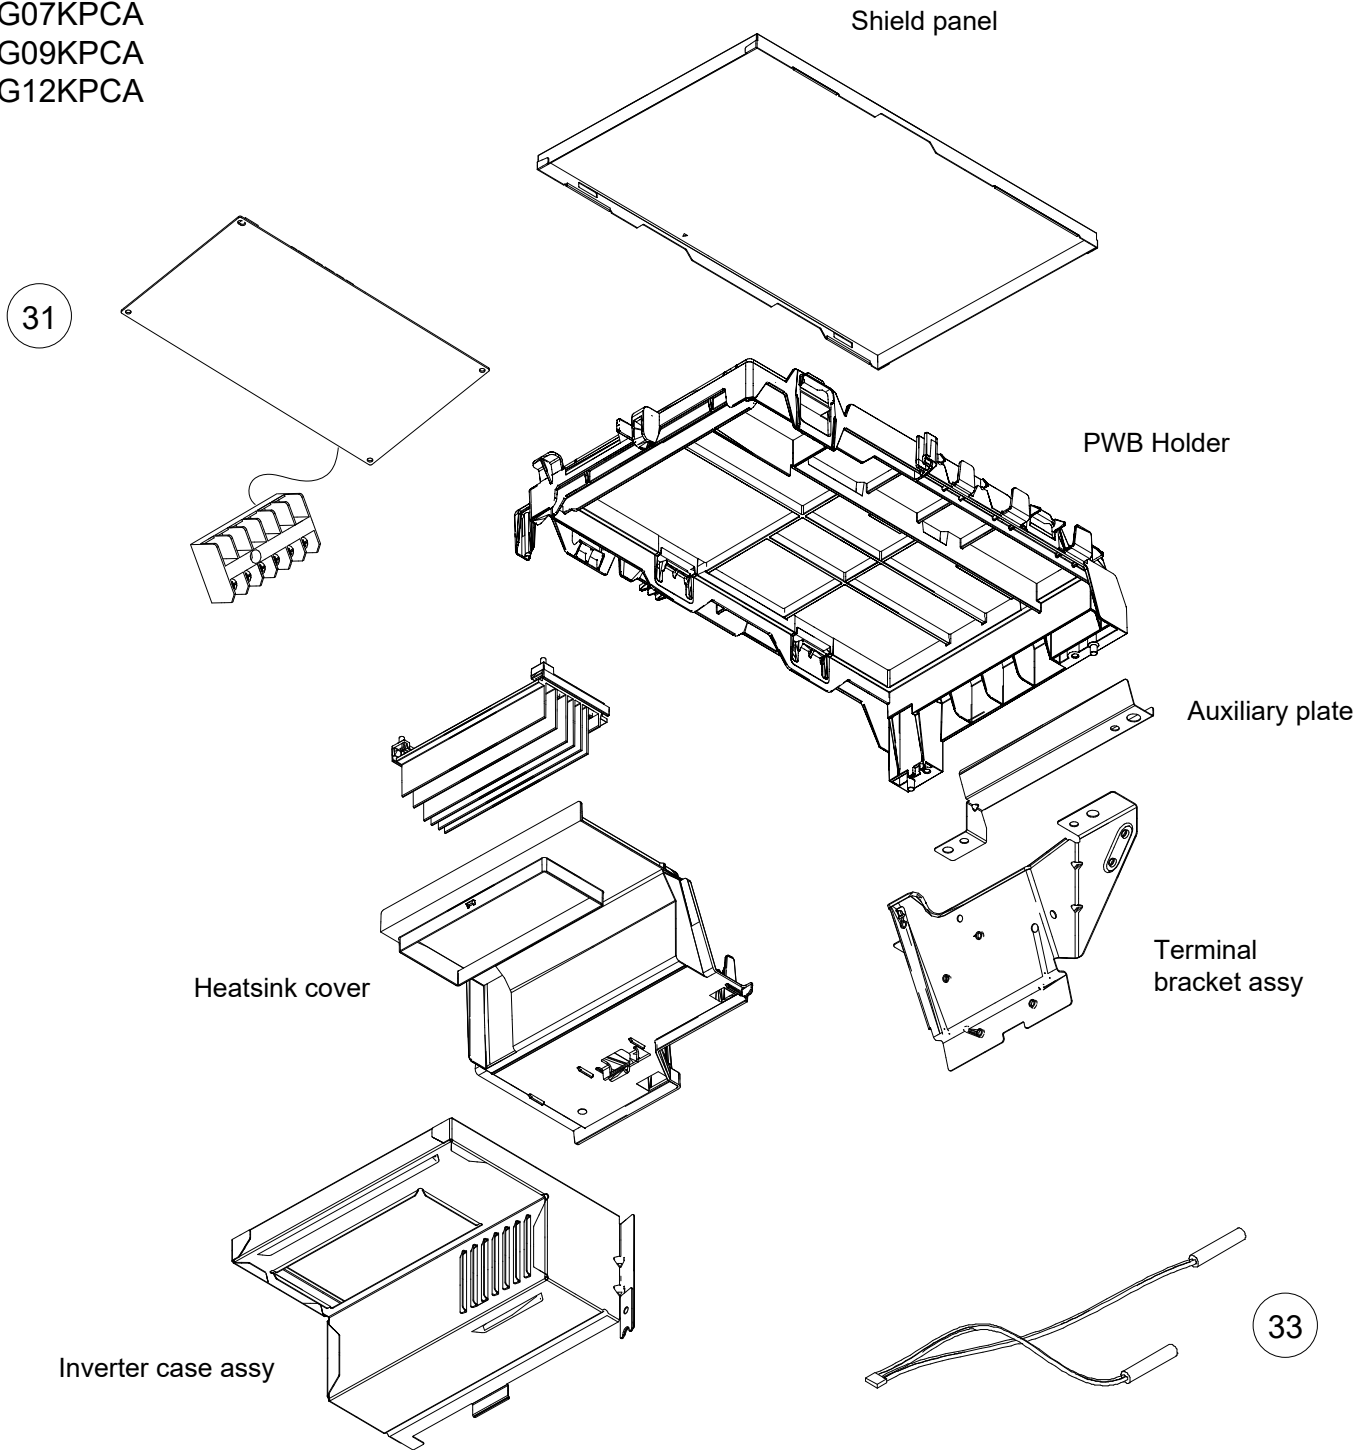

OUTDOOR UNIT
AOYG07KPCA
AOYG09KPCA
AOYG12KPCA

Ref.	Description	Part number
31	Service unit, Main PCB (07)	9709683248
31	Service unit, Main PCB (09)	9709683255
31	Service unit, Main PCB (12)	9709683262
32	Heatsink	9333787008
33	Thermistor assy	9900727062