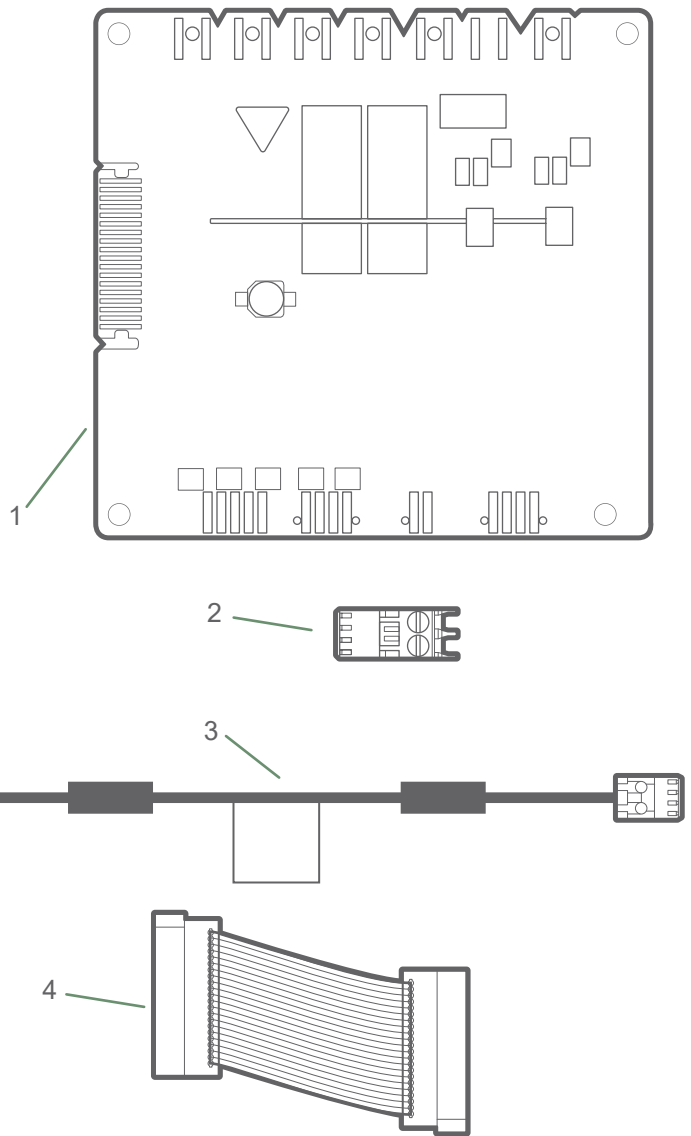

Nr	Code	Qty
1	102286	01
2	110865	01
3	109723	01
4	109722	01

Commissioning date:

Address of your heating installer or customer service.

Fujitsu General (Euro) GmbH
Fritz-Vomfelde-Strasse 26-32
40547 Düsseldorf - Germany