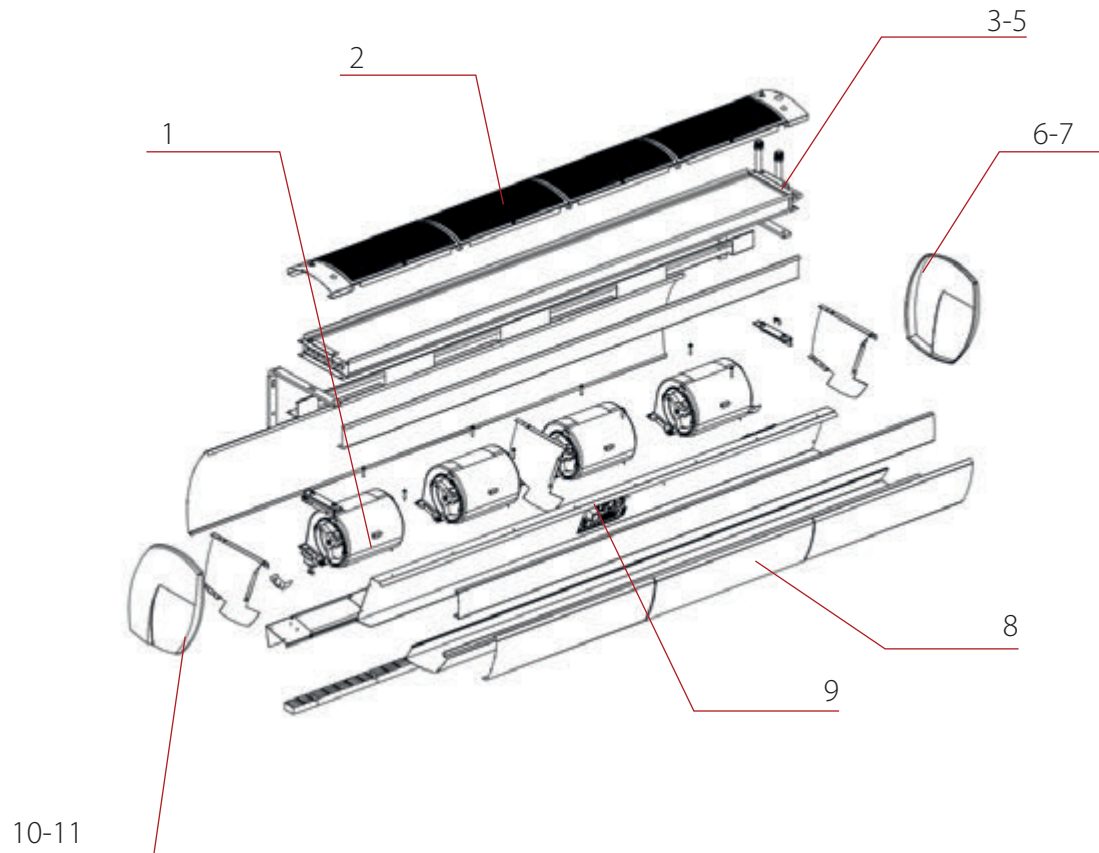

SOLANO EASY

Not available anymore

No.	Index	Element name
1	90033	Fan SOLANO EASY*
2	different versions available**	Inlet grille SOLANO EASY
3	90296	Heat exchanger SOLANO EASY-200
4	90295	Heat exchanger SOLANO EASY-150
5	90066	Heat exchanger SOLANO EASY-100
6	90128	Side casing SOLANO EASY (right, white)
7	90589	Side casing SOLANO EASY (right, grey)
8	different versions available**	Front casing SOLANO EASY
9	53806	PCB SOLANO
10	90763	Side casing SOLANO EASY (left, white)
11	90764	Side casing SOLANO EASY (left, grey)
12	90144	PTC heater***
13	55109	Connector

*SOLANO EASY-100: 2 x 90033, SOLANO EASY-150: 3 x 90033, SOLANO EASY-200: 4 x 90033

**Due to variety of models and colours, please specify the version of curtain in your order

***SOLANO EASY-100: 2 x 90144, SOLANO EASY-150: 3 x 90144, SOLANO EASY-200: 4 x 90144