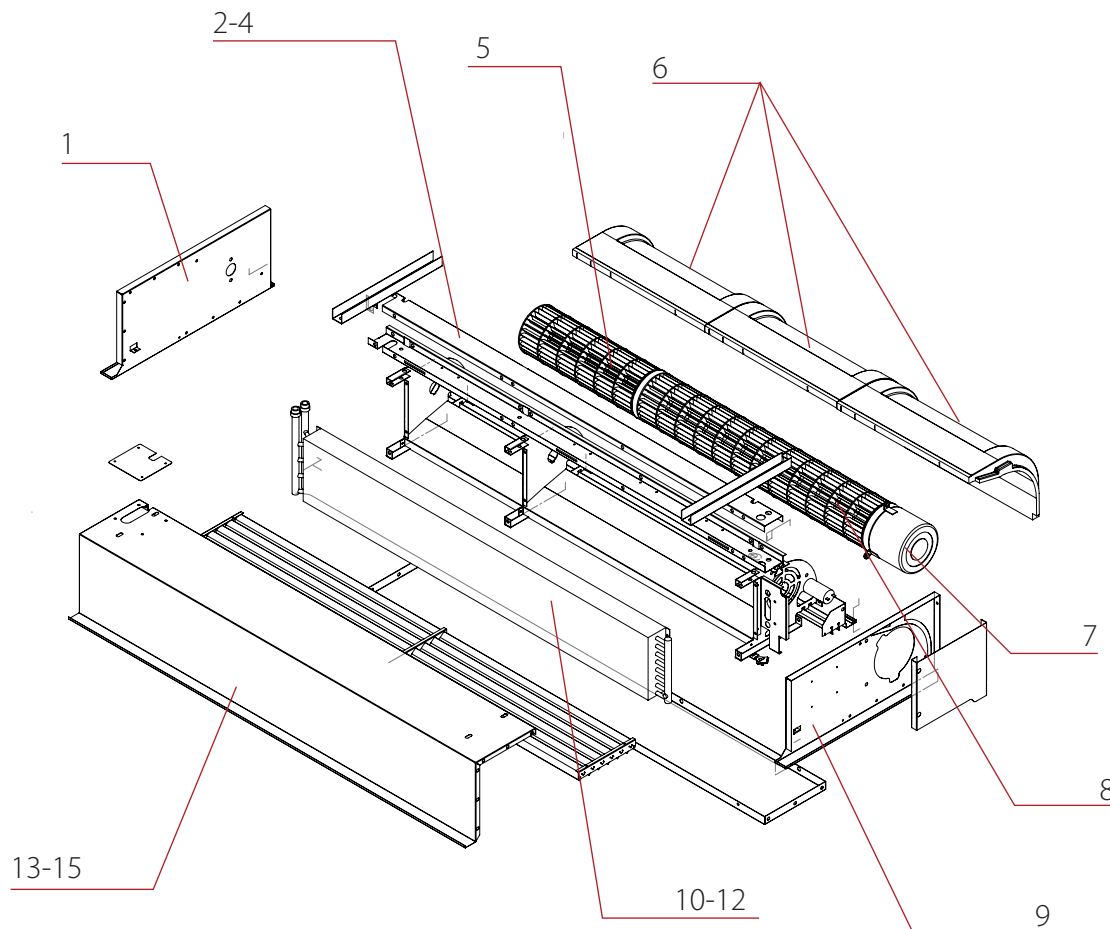

SPARE PARTS

TABLE OF CONTENTS

■	DST-T	3
■	SOLANO CEILING	4
■	SOLANO EASY	5
■	SOLANO INDUSTRY	6
■	SOLANO EASY PRO	7

DST-T

No.	Index	Element name
1	14449	Metal frame with blades DST-T
2	90114	Metal frame with blades DST-T
3	57384	Metal frame with blades DST-T
4	90487	Casing DST-T
5	90486	Casing DST-T
6	91138	Casing DST-T
7	56980	Nozzle DST-T
8	90615	Nozzle DST-T
9	57529	Nozzle DST-T
10	91121	Fan DST-T
11	51002	Fan DST-T
12	90969	Fan DST-T

SOLANO CEILING

No.	Index	Element name
1	21228	Side casing SOLANO CEILING (right)
2	21189	Front sheet C2 SOLANO CEILING-200
3	21188	Front sheet C2 SOLANO CEILING-150
4	21187	Front sheet C2 SOLANO CEILING-100
5	90506	Impeller for SOLANO CEILING-150
6	90492	EPP casing SOLANO CEILING
7	56533	Motor SOLANO CEILING
8	55377	Impeller for SOLANO CEILING-100/150/200*
9	21227	Side casing SOLANO CEILING (left) (motor side)
10	90475	Heat exchanger SOLANO CEILING-200
11	90524	Heat exchanger SOLANO CEILING-150
12	90525	Heat exchanger SOLANO CEILING-100
13	21226	Front cover SOLANO CEILING-200
14	21225	Front cover SOLANO CEILING-150
15	21224	Front cover SOLANO CEILING-100
16	53806	PCB SOLANO
17	90144	PTC heater**
18	55109	Connector

*SOLANO CEILING-100: 1 x 55377, SOLANO CEILING-150: 1 x 955377, 1 x 90506, SOLANO CEILING-200: 2 x 55377

**SOLANO CEILING-100: 2 x 90144, SOLANO CEILING-150: 3 x 90144, SOLANO CEILING-200: 4 x 90144

SOLANO EASY

*SOLANO EASY-100: 2 x 90033, SOLANO EASY-150: 3 x 90033, SOLANO EASY-200: 4 x 90033

**Due to variety of models and colours, please specify the version of curtain in your order

***SOLANO EASY-100: 2 x 90144, SOLANO EASY-150: 3 x 90144, SOLANO EASY-200: 4 x 90144