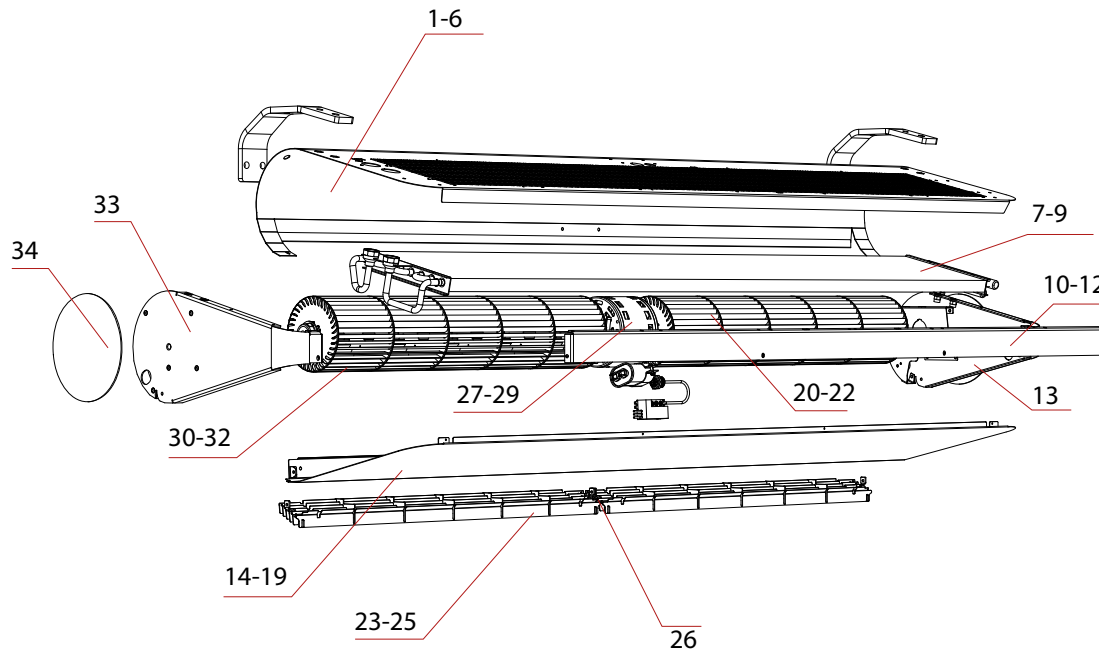

SOLANO EASY PRO

No.	Index	Element name
1	54693	Casing SOLANO EASY PRO 100 (C1 upper cover, white)
2	54696	Casing SOLANO EASY PRO 150 (C1 upper cover, white)
3	54699	Casing SOLANO EASY PRO 200 (C1 upper cover, white)
4	56334	Casing SOLANO EASY PRO 100 (C1 upper cover, black)
5	56336	Casing SOLANO EASY PRO 150 (C1 upper cover, black)
6	56338	Casing SOLANO EASY PRO 200 (C1 upper cover, black)
7	54713	Heat exchanger SOLANO EASY PRO 100-1R
8	54612	Heat exchanger SOLANO EASY PRO 150-1R
9	54714	Heat exchanger SOLANO EASY PRO 200-1R
10	54695	Front panel SOLANO EASY PRO 100
11	54698	Front panel SOLANO EASY PRO 150
12	54701	Front panel SOLANO EASY PRO 200
13	54708	Casing SOLANO EASY PRO 200, right cover
14	54694	Casing SOLANO EASY PRO 100 (C2 down cover, white)
15	54697	Casing SOLANO EASY PRO 150 (C2 down cover, white)
16	54700	Casing SOLANO EASY PRO 200 (C2 down cover, white)
17	56068	Casing SOLANO EASY PRO 100 (C2 down cover, black)
18	56069	Casing SOLANO EASY PRO 150 (C2 down cover, black)
19	56070	Casing SOLANO EASY PRO 200 (C2 down cover, black)
20	55754	Impeller for SOLANO EASY PRO 100 | SOLANO right
21	55756	Impeller for SOLANO EASY PRO 150 | SOLANO right
22	55758	Impeller for SOLANO EASY PRO 200 | SOLANO right
23	54702	Butlet grille SOLANO EASY PRO 100
24	54703	Butlet grille SOLANO EASY PRO 150
25	54704	Butlet grille SOLANO EASY PRO 200
26	55403	Motion sensor PIR SOLANO EASY PRO
27	55359	Motor with bracket SOLANO EASY PRO 100
28	55360	Motor with bracket SOLANO EASY PRO 150
29	55361	Motor with bracket SOLANO EASY PRO 200
30	55753	Impeller for SOLANO EASY PRO 100 | SOLANO left
31	55755	Impeller for SOLANO EASY PRO 150 | SOLANO left
32	55757	Impeller for SOLANO EASY PRO 200 | SOLANO left
33	54707	Casing SOLANO EASY PRO, left side
34	54711	Side cover SOLANO EASY PRO
35	55405	Electrical heater M838 - SOLANO EASY PRO 100|200 | SOLANO
36	55404	Electrical heater M650 - SOLANO EASY PRO 150 | SOLANO

⊕ SOLANO EASY PRO W (with water heat exchanger)

⚡ SOLANO EASY PRO E (with electric heaters)