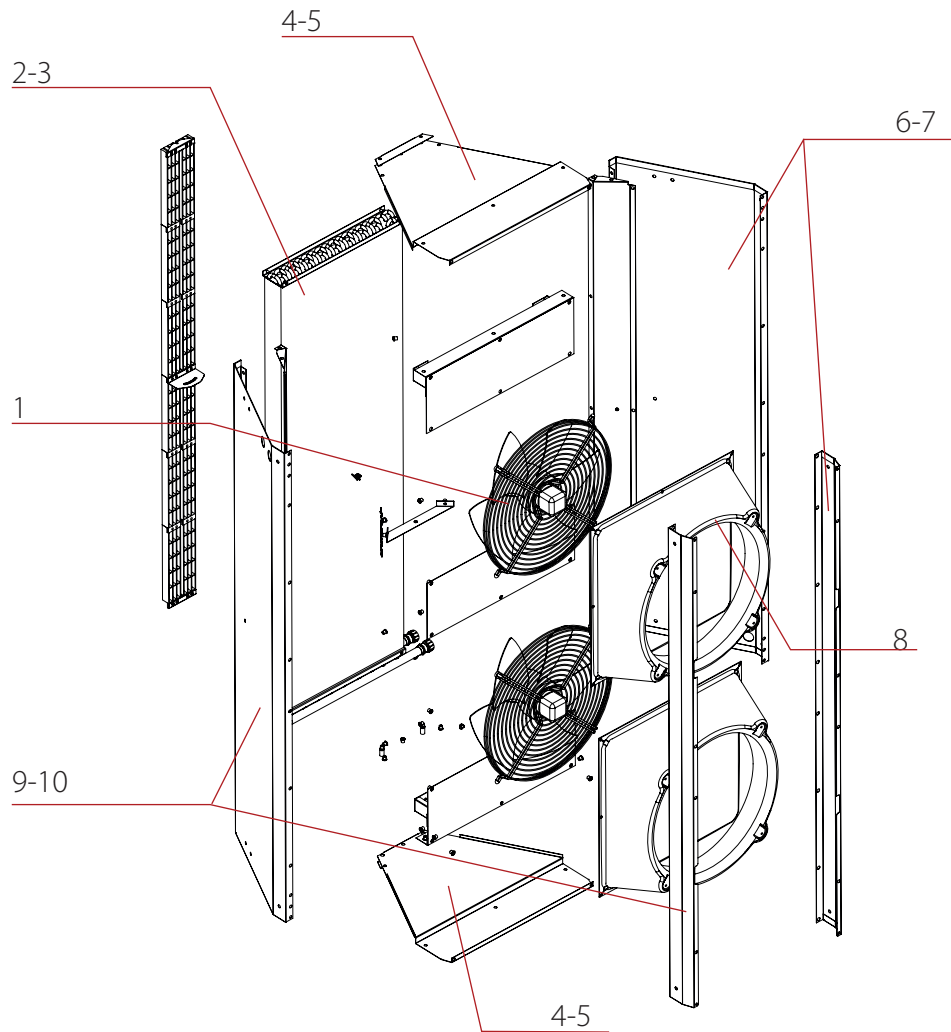

SOLANO INDUSTRY

No.	Index	Element name
1	51002	Fan SOLANO INDUSTRY
2	51652	Heat exchaneger 1R SOLANO INDUSTRY
3	51653	Heat exchaneger 2R SOLANO INDUSTRY
4	92172	Side casing SOLANO INDUSTRY-200
5	92172	Side casing SOLANO INDUSTRY-150
6	21243	Front dashing SOLANO INDUSTRY-200 (left)
7	21242	Front dashing SOLANO INDUSTRY-150 (left)
8	90615	Fan nozzle SOLANO INDUSTRY
9	21246	Front dashing SOLANO INDUSTRY-200 (right)
10	21245	Front dashing SOLANO INDUSTRY-150 (right)
11	90218	Heating element SOLANO INDUSTRY*
12	53831	Contractor SOLANO INDUSTRY

*SOLANO INDUSTRY-150: 6 x 90218, SOLANO INDUSTRY-200: 9 x 90218

⊕ SOLANO INDUSTRY-W (with water heat exchanger)

⚡ SOLANO INDUSTRY-E (with electric heaters)