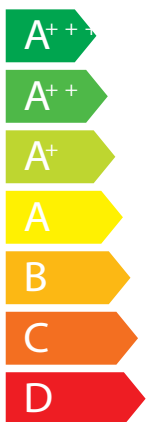

## R-AQUA®

CAIROX BELGIUM NV

Model

CGW-ID 06 A1  
+ CGW-OU 06 A1

A<sup>++</sup>

A<sup>+</sup>

Two house icons with speaker symbols. The top one is labeled 47dB and the bottom one is labeled 62dB.

Legend for power consumption in kW:

- Dark blue square: 4 kW
- Medium blue square: 5 kW
- Light blue square: 5 kW