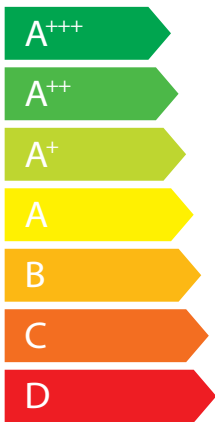

ENERG

енергия · ενεργεια

R-AQUA®

CAIROX BELGIUM NV

Model

CGW-IU 06 A1
+ CGW-OU 06 A1

55°C

35°C

Two icons representing sound power level: a speaker inside a house and a house with a speaker. Below the first icon is the text "42dB" and below the second is "62dB".

■ 4	■ 4
■ 5	■ 6
■ 5	■ 5
kW	kW

A map of Europe where different countries are shaded in various shades of blue, corresponding to the energy consumption values in the table above.