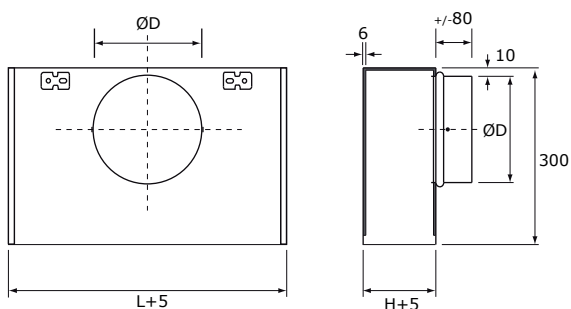

- Insulation thickness: 6 mm

Other available products

- Customized plenum boxes available upon request

Accessories

- Circular volume control damper, type **CRC**

Order example

- **REW ISO, 800, 200**

Explanation

REW ISO = Plenum box, insulated

800 = Length (see table)

200 = Height (see table)

Dimensions			
LXH [mm]	ØD [mm]	LXH [mm]	ØD [mm]
200x100	1x 125	500x200	1x 250
300x100	1x 125	600x200	2x 200
400x100	1x 160	800x200	2x 250
500x100	1x 160	1000x200	2x 250
600x100	1x 200	1200x200	2x 250
800x100	1x 250	300x300	1x 250
1000x100	1x 250	400x300	1x 250
1200x100	2x 200	500x300	2x 200
200x150	1x 125	600x300	2x 200
300x150	1x 160	800x300	2x 250
400x150	1x 200	1000x300	2x 250
500x150	1x 200	1200x300	3x 250
600x150	1x 250	400x400	1x 250
800x150	1x 250	500x400	1x 250
1000x150	2x 200	600x400	2x 250
1200x150	2x 250	800x400	2x 250
200x200	1x 200	1000x400	3x 250
300x200	1x 200	1200x400	4x 250
400x200	1x 250		