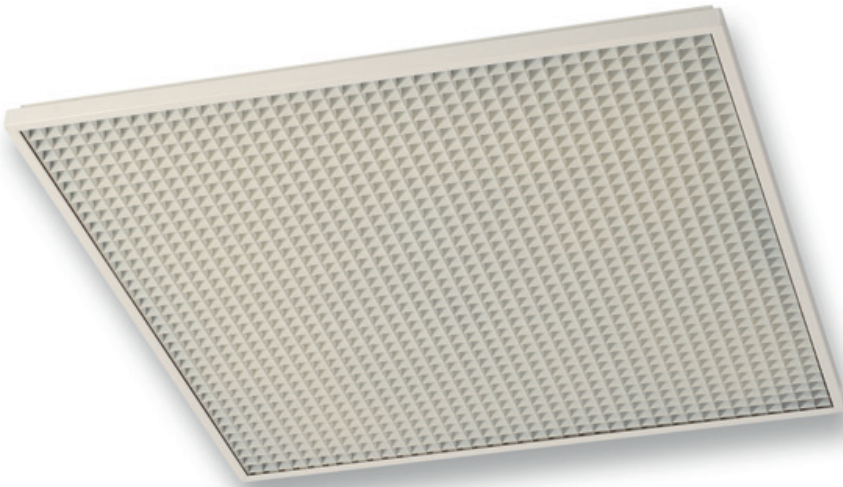

**PS/SRW
(RAL9016)**

- Eggcrate diffusers
- Square
- Aluminium
- White, RAL 9016

Eggcrate ceiling grilles type PS/SRW (RAL9016)

White aluminium transfer grilles with square 12,5 x 12,5 mm meshes
For system ceiling 595 x 595 mm

Brand

- CAIROX

Application

- For air exhaust in ventilation and air conditioning systems

Material

- Aluminium

Colour

- Standard colour white, RAL 9016

Composition

- made of aluminium finished white RAL 9016 with frame and with a free area of 85%

Text for tender

- The air exhaust grilles shall be of the eggcrate type with a free area of 85% with frame. They shall be made of aluminium in white powder coating finish RAL 9016
- **Cairox** type **PS/SRW**