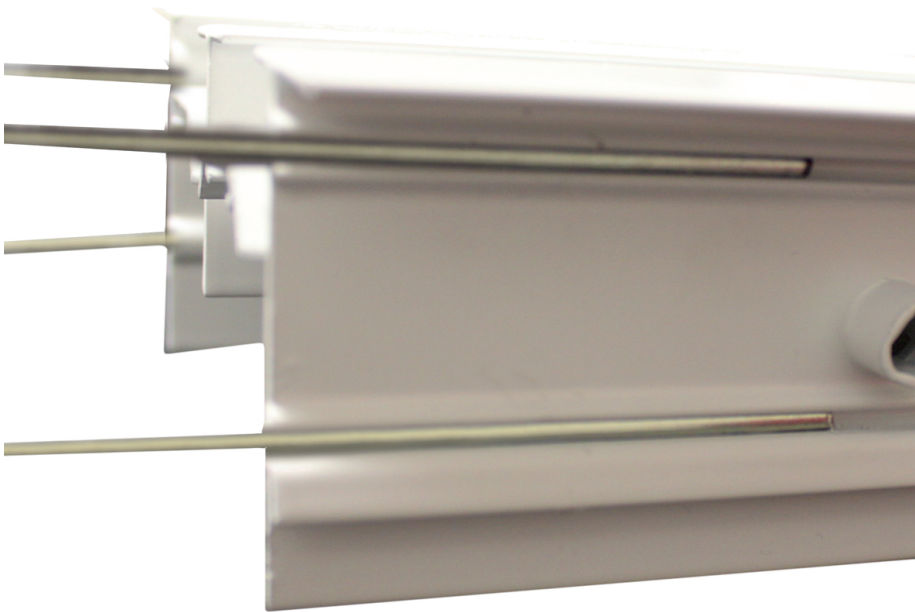

ASM25-CON

- Accessories
- Connection pieces
- Linear

Connecting pieces for ASM25 type ASM25-CON

Connecting pieces for ASM

Brand

- Cairox

Order example

- ASM CON

Explanation

ASM-CON = Connection piece for ASM diffusers, consisting of 4 metal bars.