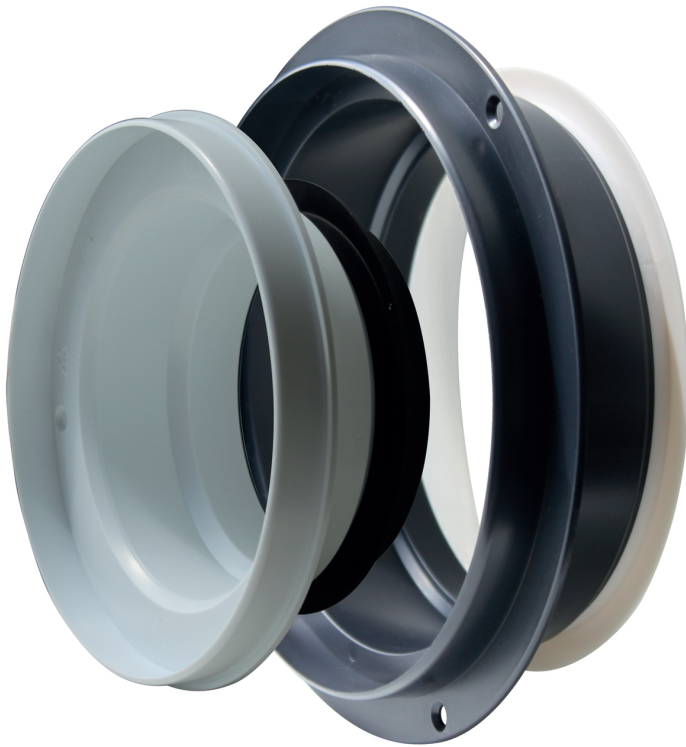

- Mounting frames
- Polystyrene
- White

Mounting frames for ALIZE type PKG

Mounting frames for ALIZE

Brand

- Cairox

Order example

- PKG, 125

Explanation

PKG = Mountingframe for ALIZE with airtight seal

125 = Connection diameter