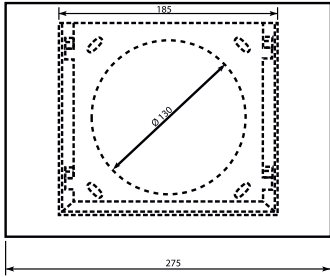

Text for tender

- The air supply valves shall made of a flat quare steel plate with counter-cone. They shall be supplied with mounting frame
- White finish RAL 9016
- **Cairox** type **SVW**