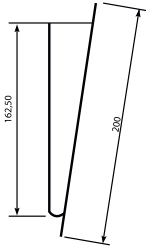

Text for tender

- The air supply valves shall made of a flat quare steel plate with counter-cone. They shall be supplied with mounting frame
- White finish RAL 9016
- **Cairox** type **SVW**