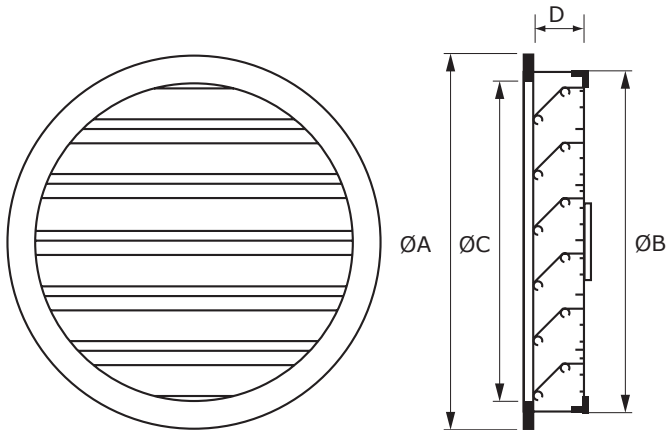

Composition

- Pressed body made of aluminium duct connector with clips
- Insectscreen fitted behind the face of the louvre

Mounting

- To be fitted in ducts or round openings in external wall

Text for tender

- The air louvres shall be circular for built-in mounting
- Aluminium natural finish
- ATC Type **BLR-GDA**

Order example

- **BLR-GDA, 250**

Explanation

BLR-GDA = Type grill

250 = Connection diameter in mm

Dimensions						
BLR-GDA	ØA [mm]	ØB [mm]	ØC [mm]	D [mm]	Ak [m²]	Ak [%]
200	220	195	177	40	0.0148	47
250	270	245	227	40	0.0231	47
300	320	295	277	40	0.0343	48
350	370	345	327	40	0.0463	48
400	420	395	377	40	0.0611	49