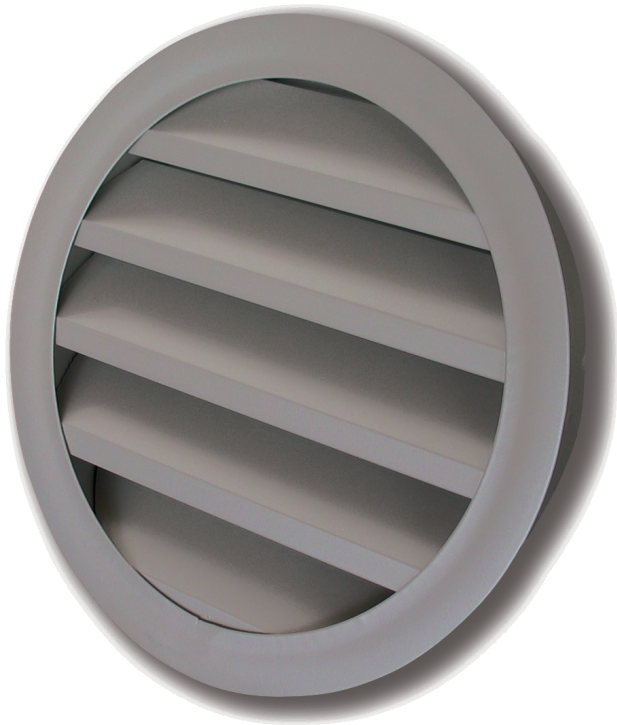

**BLR-GDA
(RAL9006)**

- Built-in
- Circular
- Aluminium
- Alu-look, RAL 9006

Circular external louvres in aluminium type BLR-GDA (RAL9006)

Circular air intake or exhaust louvres made of aluminium with fixed blades

Brand

- Cairox

Application

- For air exhaust or intake in ventilation systems

Material

- Aluminium

Colour

- Alu look RAL9006

Composition

- Pressed body made of aluminium duct connector with clips
- Insectscreen fitted behind the face of the louvre

Mounting

- To be fitted in ducts or round openings in external wall

Text for tender

- The air louvres shall be circular for built-in mounting
- Aluminium natural finish
- ATC Type **BLR-GDA**

Order example

- **BLR-GDA, 250**

Explanation

BLR-GDA = Type grill

250 = Connection diameter in mm