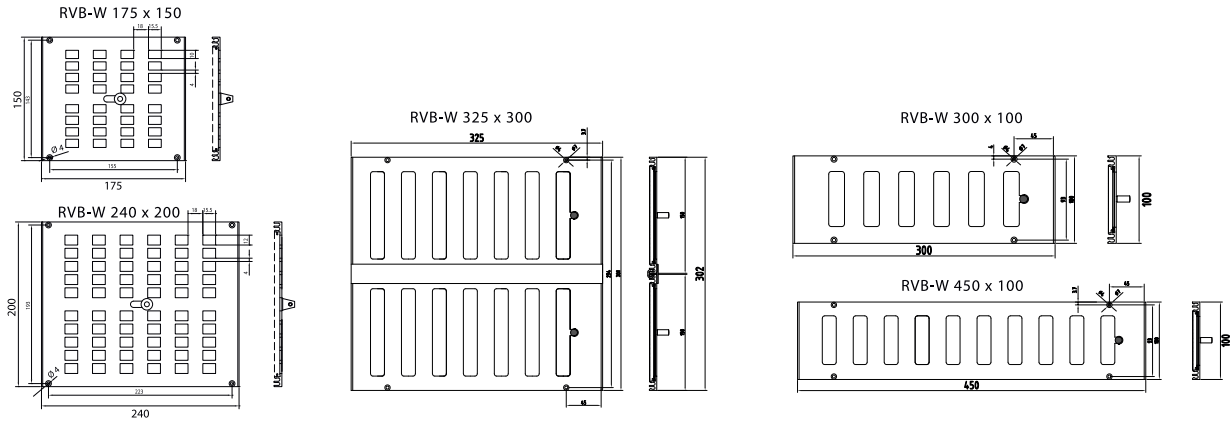

Mounting

- Surface mounted by visible screws

Accessories

- Screws (included)
- **BLR-1** outdoor louvre

Text for tender

- The rectangular grilles for small air flows shall be made of aluminium, with insectscreen. The pass-through surface of the grille will be adjustable by moving a lever. Finished white RAL 9010
- **ATC** Type **RVB-W**

Order example

■ RVB-W, 240, 200

Explanation

RVB-W = Type grill

240 = Exterior length

200 = exterior height

Quick selection		
LXH [mm]	Q (2Pa) [m³/h]	Q(10Pa) [m³/h]
175 X 150	20.40	45.60
240 X 200	47	105.20
300 X 100	28.30	63.30
325 X 300	108.20	242
450 X 100	47	105.20

Quick Selection with BLR 1		
LXH [mm] BLR1 - RVB-W	Q (2Pa) [m³/h] (NBN EN13141-1)	Q(10Pa) [m³/h] (NBN EN13141-1)
125 X 133 - 175 X 150	17.5	39.1
190 X 180 - 240 X 200	37.5	83.9
250 X 100 - 300 X 100	22.9	51.1
275 X 280 - 325 X 300	82.2	183.7
400 X 100 - 450 X 100	36.6	81.8