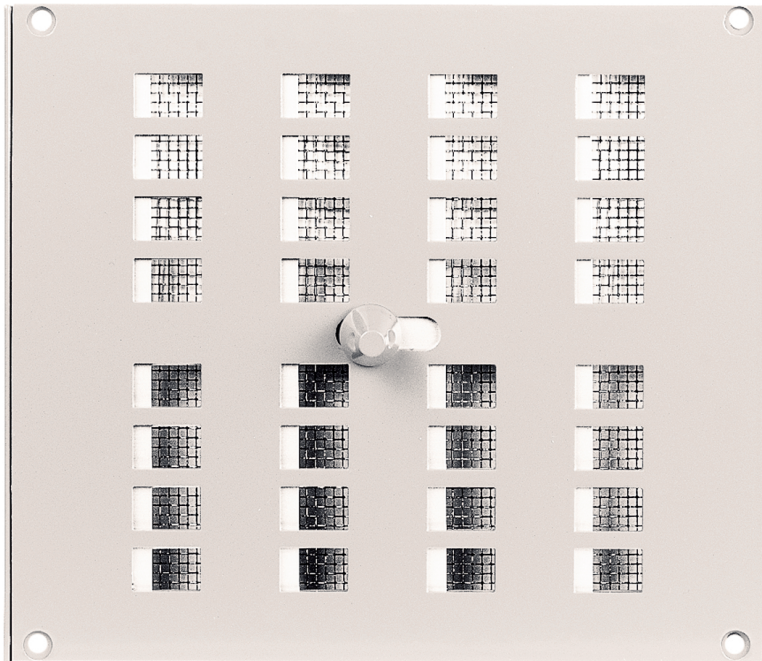

- Wall grilles
- Rectangular
- Aluminium

Adjustable white flat wall grilles type RVB-W

Aluminium adjustable wall mounted grille for small air flows.

Brand

- Cairox

Application

- For small air supply or exhaust in ventilation systems and to be combined with an outdoor louvre to create a regulated air supply

Material

- Aluminium

Colour

- Standard colour white, RAL 9010
- Other colours available upon request

Composition

- Front in powder coated aluminium white finish RAL 9010
- Adjustable rear grille, equipped with stainless steel INOX304 18/8 insect screen with mesh of 2.3 x 2.3 mm

Mounting

- Surface mounted by visible screws

Accessories

- Screws (included)
- **BLR-1** outdoor louvre

Text for tender

- The rectangular grilles for small air flows shall be made of aluminium, with insectscreen. The pass-through surface of the grille will be adjustable by moving a lever. Finished white RAL 9010
- **ATC** Type **RVB-W**

Order example

■ RVB-W, 240, 200

Explanation

RVB-W = Type grill

240 = Exterior length

200 = exterior height

Quick selection		
LXH [mm]	Q (2Pa) [m³/h]	Q(10Pa) [m³/h]
175 X 150	20.40	45.60
240 X 200	47	105.20
300 X 100	28.30	63.30
325 X 300	108.20	242
450 X 100	47	105.20