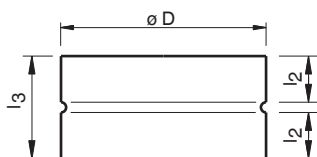

- Connection pieces
- Without rubbersealing

Connection pieces type MDV

Galvanized steel connection pieces for fittings.

Order example

■ **MDV, 250**

Explanation :

MDV = Connection type

250 = Diameter of the connection

| $\varnothing D$ [mm] | Dimensions | |
|----------------------|------------|------------|
| | l_2 [mm] | l_3 [mm] |
| < 280 | 40 | 90 |
| 280 -> 315 | 60 | 130 |
| 315 -> 630 | 80 | 170 |
| > 630 | 100 | 210 |