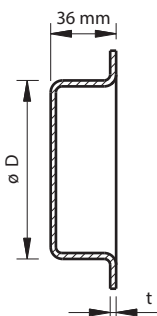

Duct lids male-(female up to Ø400) type DD/DDV

Galvanized steel lids for ducts. For diameters up to 1000 mm for male type. Also till 400 mm for female connection.

Order example

■ **DD, 250**

Explanation :

DD = Lid type

250 = Diameter of lid

Ø80 - 300 mm t = 0,6 mm
Ø315 - 400 mm t = 0,7 mm

Dimensions

For dimensions please check our website www.cairox.be