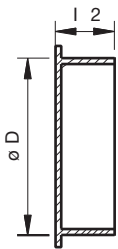

- Lids
- Without rubbersealing

Duct lids female (from Ø450) type DDV

Galvanized steel end cap for accessories.
For smaller diameters, see lids **type DD**

Order example

■ **DDV, 500**

Explanation :

DDV = Lid type

500 = Diameter of lid

Dimensions

For dimensions please check our website www.cairox.be