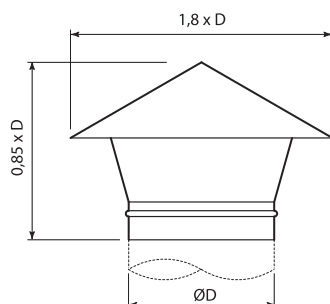

Roof caps type DKD

Galvanized steel roof caps

Composition

- Zinc-coated Sendzimir

Mounting

- We recommend using a T-piece (TDG) with lid (DD/DDV) against possible downpour

Other available products

- Roof caps with counter-cone, **type DKC**
- Roof caps with protection grill and water evacuation system, **type DKA**

Order example

- **DKD, 250**

Explanation :

DKD = Type of roof cap

250 = Diameter of roof passage

Dimensions

For dimensions please check our website www.cairox.be