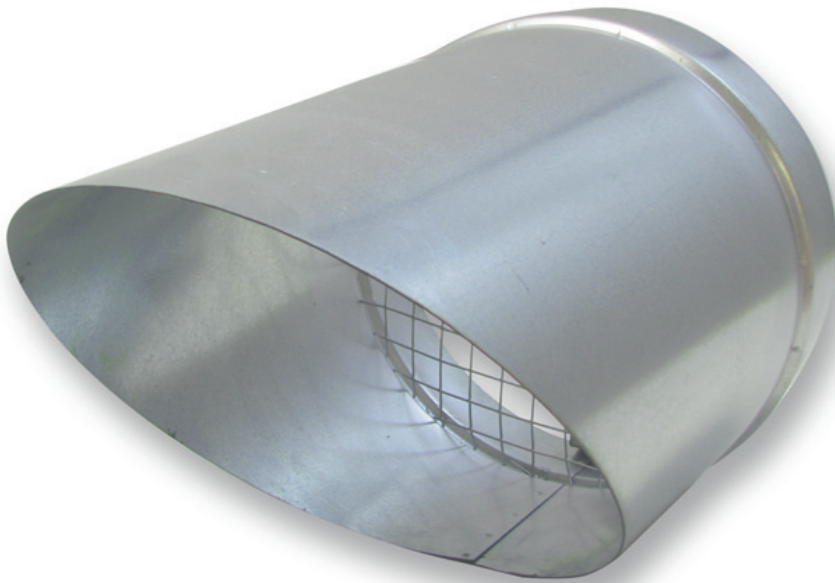

- Outlets with protection grille
- Without rubbersealing

## Air outlets 45° type UT

Air outlets with 45° inclination and protection grille with mesh of 19 x 19 mm

### Order example

■ **UT, 250**

Explanation :

**UT** = Type of roof fitting

**250** = Diameter of roof fitting