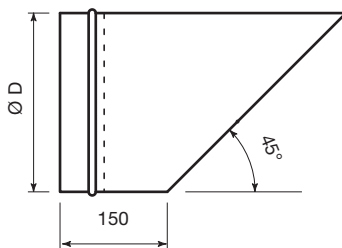

## Air outlets 45° type UT

Air outlets with 45° inclination and protection grille with mesh of 19 x 19 mm

### Order example

■ **UT, 250**

Explanation :

**UT** = Type of roof fitting

**250** = Diameter of roof fitting