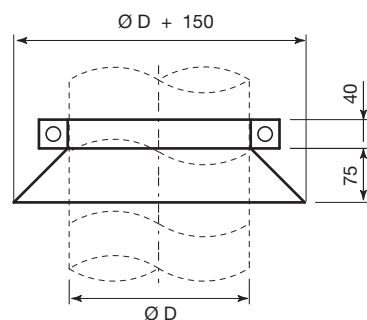

Weather collars type SOD

Weather collars in galvanized steel.

Order example

■ SOD, 250

Explanation :

SOD = Type of roof fitting

250 = Diameter of roof fitting

Dimensions

For dimensions please check our website www.cairox.be