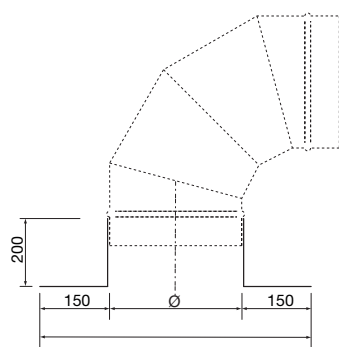

## Roof passages with female connection type DAV

Galvanized steel roof passages with **female connection**  
Pass through =  $\emptyset$  duct  
H = 200 mm

### Dimensions

For dimensions please check our website [www.cairox.be](http://www.cairox.be)