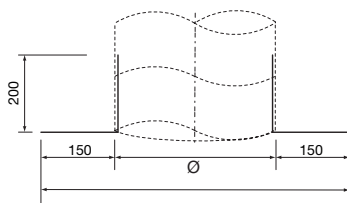

Roof passages with male connection type DAP

Galvanized steel roof passages with **male connection**
Pass through = \emptyset duct - 5 mm
H = 200 mm

Accessories

- Roof passage Type **DAP** can be used in combination with weather collar type **SOD** and roof cap type **DKD**

Order example

- **DAP, 250**

Explanation :

DAP = Type of roof fitting

250 = Diameter of duct through fitting

Dimensions

For dimensions please check our website www.cairox.be