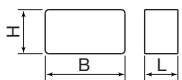

- Not insulated
- Connection pieces
- Rectangular duct connector

## Connection piece for PVC ducts type SDA MDF

Rectangular coupling duct, made of white PVC  
Available dimensions: 120 x 60 mm and 204 x 60 mm

### Application

- Connection of 2 PVC channels of the **SDA SD** type

Dimensions			
	H	B	L
SDA MDF 120x60	60	120	65
SDA MDF 204x60	60	204	65