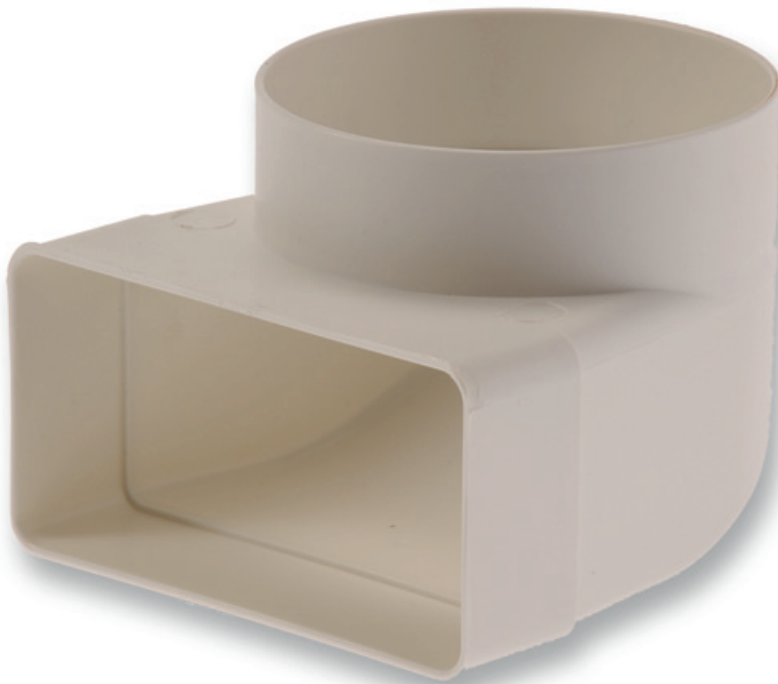

- Not insulated
- Bends, rectangular to round
- 90°

PVC connection pieces 90° round-rectangular type SDA RDH

Coupling round to rectangular , with bend of 90°
Made of white PVC

Application

- Transition piece from rectangular to round

	Dimensions					
	H	B	L	ø	a	h
SDA RDH 120x60 - DIA 100	60	120	140	100	30	85
SDA RDH 204x60 - DIA 100	60	204	140	100	30	85
SDA RDH 204x60 - DIA 125	60	204	164	125	30	92
SDA RDH 204x60 - DIA 150	60	204	188	150	30	97