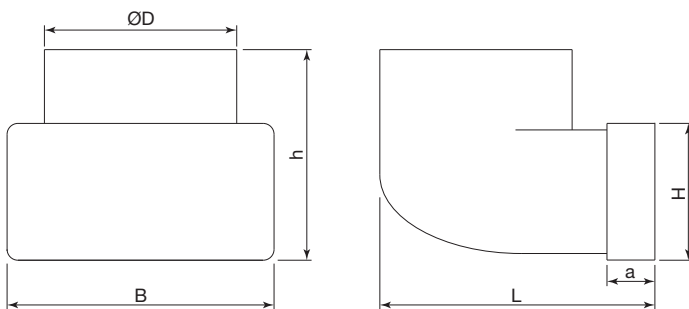

- Not insulated
- Bends, rectangular to round
- 90°

PVC connection pieces 90° round-rectangular type SDA RDH

Coupling round to rectangular , with bend of 90°
Made of white PVC

Application

- Transition piece from rectangular to round

	Dimensions					
	H	B	L	ø	a	h
SDA RDH 120x60 - DIA 100	60	120	140	100	30	85
SDA RDH 204x60 - DIA 100	60	204	140	100	30	85
SDA RDH 204x60 - DIA 125	60	204	164	125	30	92
SDA RDH 204x60 - DIA 150	60	204	188	150	30	97