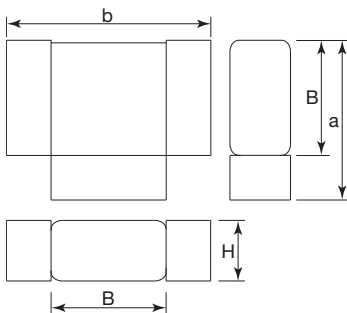

- Not insulated
- T-piece
- 90°, horizontal

PVC T-pieces type SDA TDF

Rectangular T-piece, made of white PVC

	Dimensions			
	H	B	D	a
SDA TDF 120x60	60	120	185	155
SDA TDF 204x60	60	204	268	238