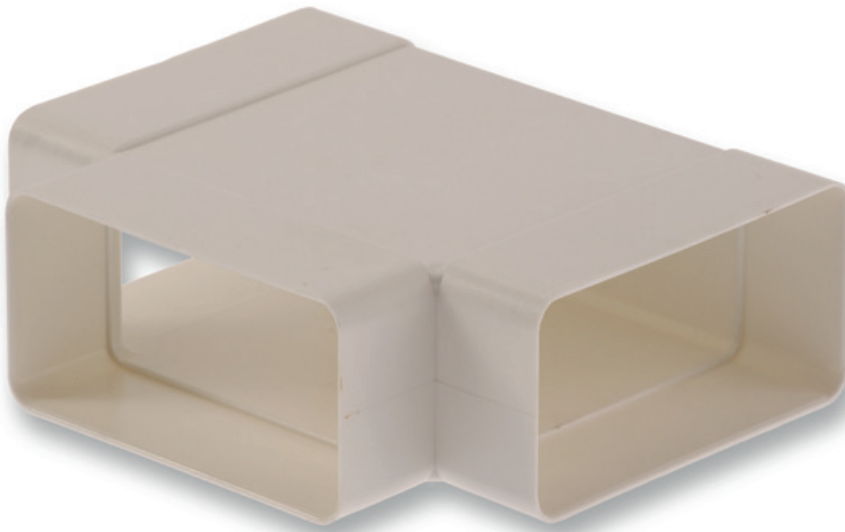

- Not insulated
- T-piece
- 90°, horizontal

PVC T-pieces type SDA TDF

Rectangular T-piece, made of white PVC

	Dimensions			
	H	B	D	a
SDA TDF 120x60	60	120	185	155
SDA TDF 204x60	60	204	268	238