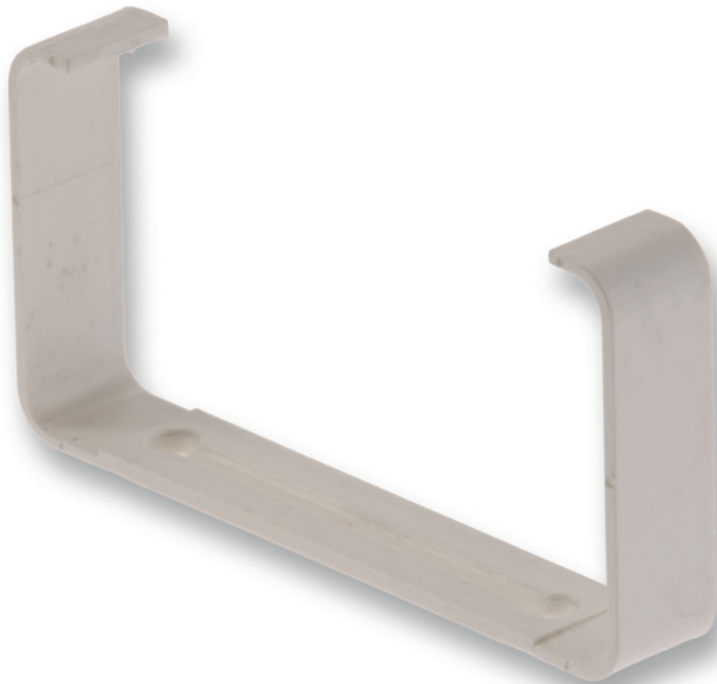

- Not insulated
- Brackets
- Bracket

## PVC brackets for rectangular ducts type SDA WB

Bracket for fixing rectangular ducts  
Made of white PVC

### Application

- Transition piece from rectangular to round

Dimensions			
	H	B	C
SDA WB 120x60	60	120	86
SDA WB 204x60	60	204	169