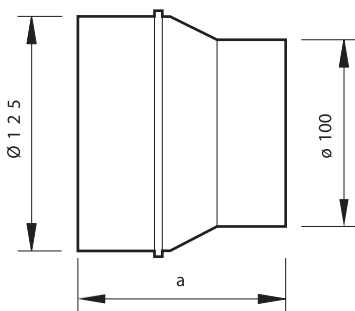

- Not insulated
- Reducers
- Reducer dia 125/100

PVC reducers 125/100 type SDA RRD

Round to round reduction piece, made of white PVC
Available dimension : 125 to 100 mm

Application

- Reduction from $\varnothing 125$ mm to $\varnothing 100$ mm

Dimensions			
	$\varnothing A$	$\varnothing B$	a
SDA RRD 125/100	125	100	60