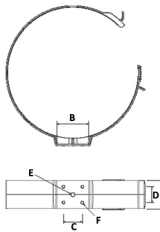

## Fixing bracket for ISDF ducts type ISDF FB

ISDF FB 125/155  
ISDF FB 160/190  
ISDF FB 180/210

ISDF FB 200/230

	Dimension			
	125/155	160/190	180/210	200/230
A [mm]	45	45	45	23
B [mm]	50	50	50	200
C [mm]	30	30	30	248
D [mm]	25	25	25	225
E [mm]	M8	M8	M8	M8/M10
F [mm]	4,5	4,5	4,5	4,5