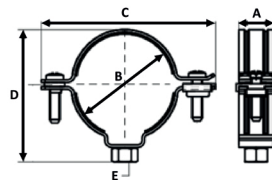

## Fixing bracket for ISDF ducts type ISDF FB

ISDF FB 125/155  
ISDF FB 160/190  
ISDF FB 180/210

ISDF FB 200/230

	Dimension			
	125/155	160/190	180/210	200/230
A [mm]	45	45	45	23
B [mm]	50	50	50	200
C [mm]	30	30	30	248
D [mm]	25	25	25	225
E [mm]	M8	M8	M8	M8/M10
F [mm]	4,5	4,5	4,5	4,5