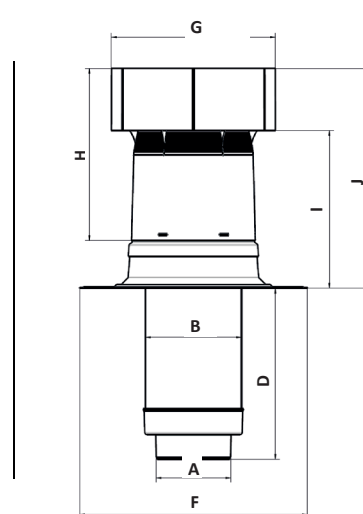

- Insulated ducts
- ISDF - Foam ducts
- Roof- and wall terminals

type ISDF DD

Brand

■ Ubbink

ISDF DD-H

ISDF DD-P

| | Dimension | | | | | | | | | |
|-------------------|-----------|-------|-------|-------|-------|-------|-------|-------|-------|-------|
| | A [mm] | B[mm] | C[mm] | D[mm] | E[mm] | F[mm] | G[mm] | H[mm] | I[mm] | J[mm] |
| ISDF-DD 160 (150) | 150 | 192 | 518 | 425 | 600 | 550 | 396 | 416 | 381 | 531 |
| ISDF-DD 200 (180) | 180 | 232 | 531 | 413 | 600 | 550 | 396 | 416 | 381 | 531 |