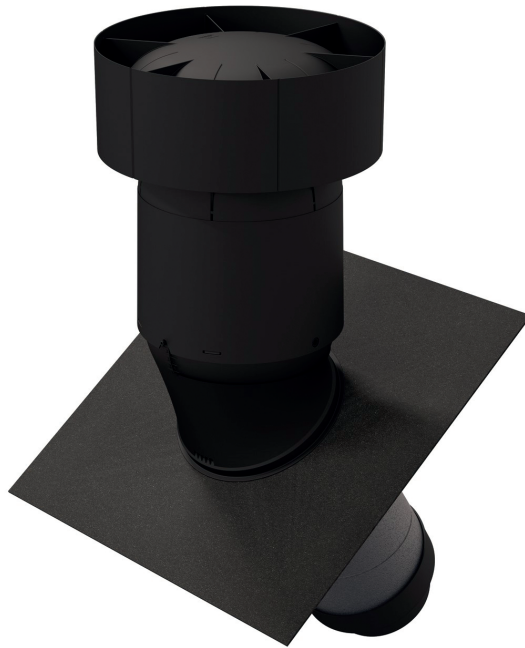

- Insulated ducts
- ISDF - Foam ducts
- Roof- and wall terminals

type ISDF DD

Brand

■ Ubbink

ISDF DD-H

ISDF DD-P

| | Dimension | | | | | | | | | |
|-------------------|-----------|-------|-------|-------|-------|-------|-------|-------|-------|-------|
| | A [mm] | B[mm] | C[mm] | D[mm] | E[mm] | F[mm] | G[mm] | H[mm] | I[mm] | J[mm] |
| ISDF-DD 160 (150) | 150 | 192 | 518 | 425 | 600 | 550 | 396 | 416 | 381 | 531 |
| ISDF-DD 200 (180) | 180 | 232 | 531 | 413 | 600 | 550 | 396 | 416 | 381 | 531 |