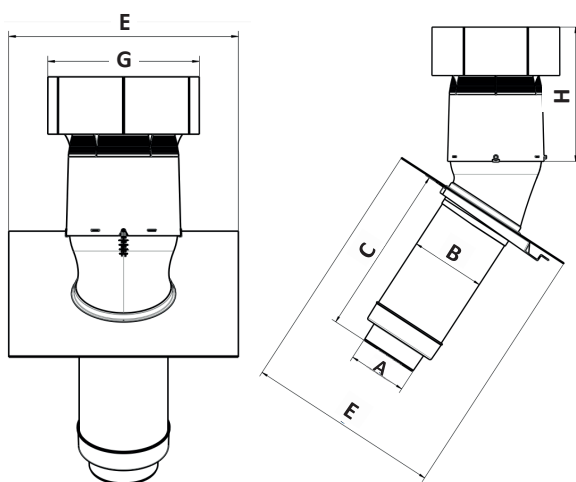

- Insulated ducts
- ISDF - Foam ducts
- Roof- and wall terminals

type ISDF DD

Brand

■ Ubbink

ISDF DD-H

ISDF DD-P

| | Dimension | | | | | | | | | |
|-------------------|-----------|-------|-------|-------|-------|-------|-------|-------|-------|-------|
| | A [mm] | B[mm] | C[mm] | D[mm] | E[mm] | F[mm] | G[mm] | H[mm] | I[mm] | J[mm] |
| ISDF-DD 160 (150) | 150 | 192 | 518 | 425 | 600 | 550 | 396 | 416 | 381 | 531 |
| ISDF-DD 200 (180) | 180 | 232 | 531 | 413 | 600 | 550 | 396 | 416 | 381 | 531 |