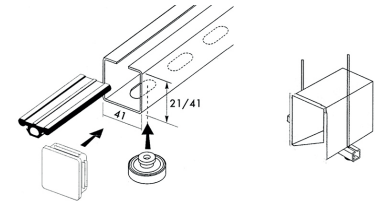

D.01

Fasteners

RMR

– Screws and threaded rods

Sound insulated washers type RMR

Washers, covered with rubber for threaded rod, type **THA** with dimension M8

Brand

- SUFIX

Application

- The sound absorbing washer absorbs vibrations from **THA** type threaded rods.