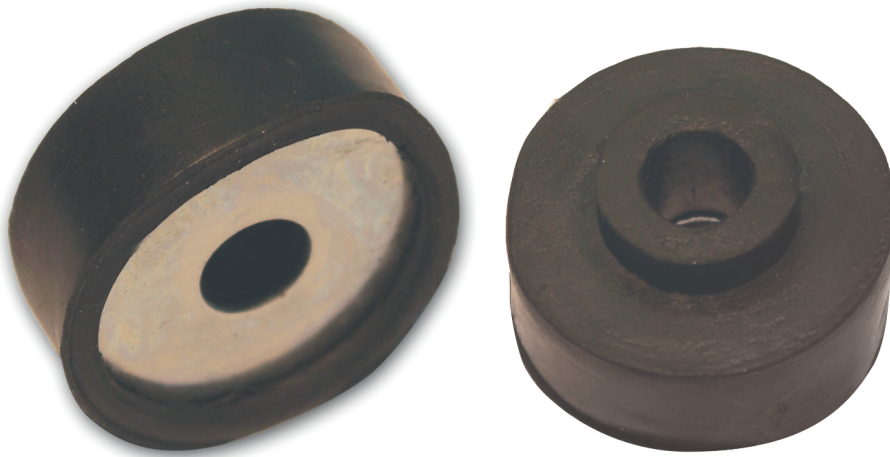

D.01

Fasteners

RMR

– Screws and threaded rods

Sound insulated washers type RMR

Washers, covered with rubber for threaded rod, type **THA** with dimension M8

Brand

- SUFIX

Application

- The sound absorbing washer absorbs vibrations from **THA** type threaded rods.