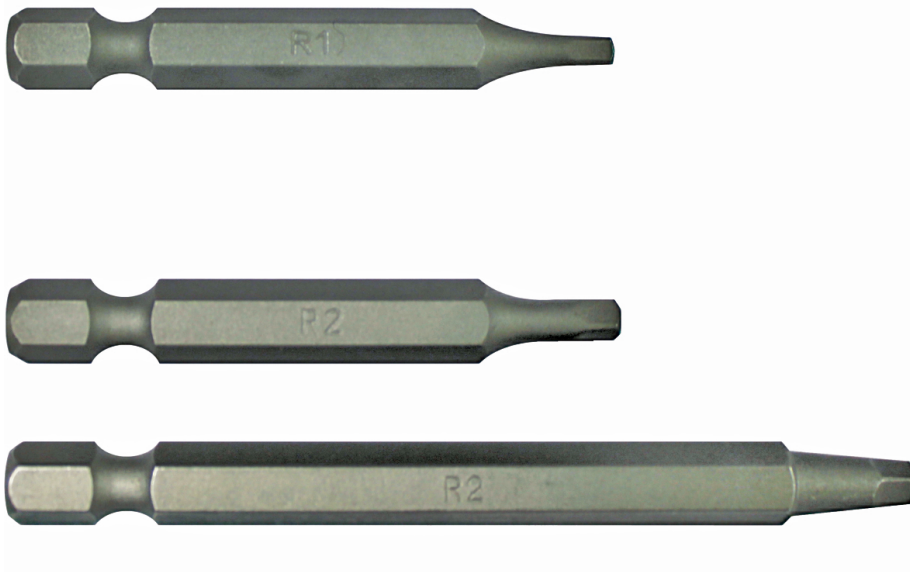

- Bit
- With square hole

## Spare Bit type BIT SDS

Spare Bit for self-drilling screws

### Specifications

- BIT 4.2/4.8 or 3.5 mm
- Head of 3 mm (type 4.2/4.8) or 2.5 mm (type 3.5)