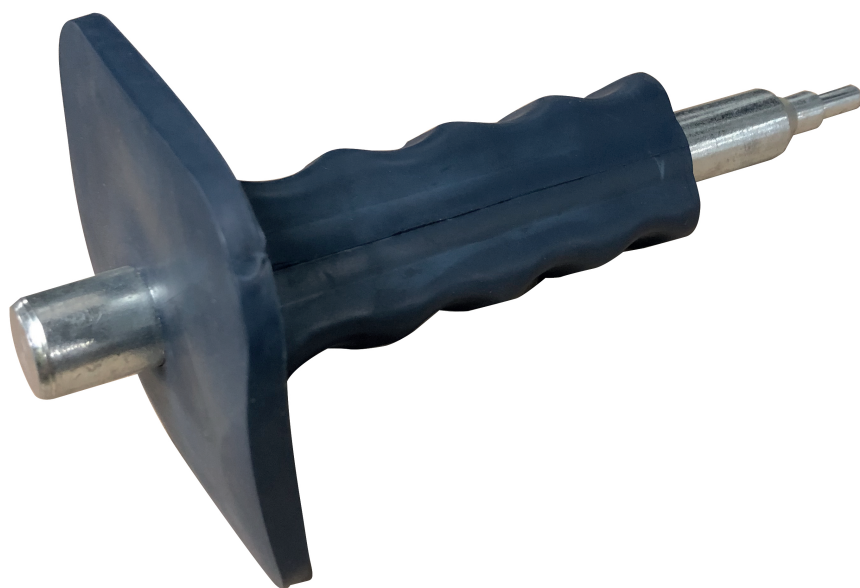

D.01

Fasteners

WEA-P

— Tools
— For WEA-C

Wedge anchor pin type WEA-P

Wedge anchor pin for wedge anchors, type **WEA-C**