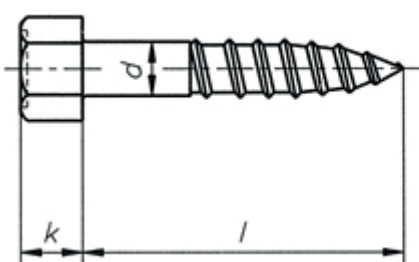

## Bolts for wood type HDB

Bolt for wood (DIN 571) with hexagon head for solid wood connections

### Models

- Available in M8 in length 50mm or 80mm

d	Dimensions	
	6	8
k [mm]	4	5,5
s [mm]	10	13