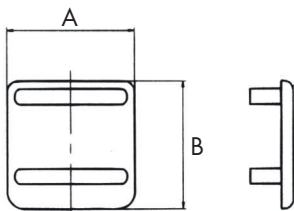

### Application

- Used as end piece in mounting rails to avoid nuts from falling out
- Used to avoid injury due to sharp profile edges

### Material

- Polypropylene

Dimensions		
	A [mm]	B [mm]
MRCO-GT 41x21	41	21
MRCO-GT 41x41	41	41