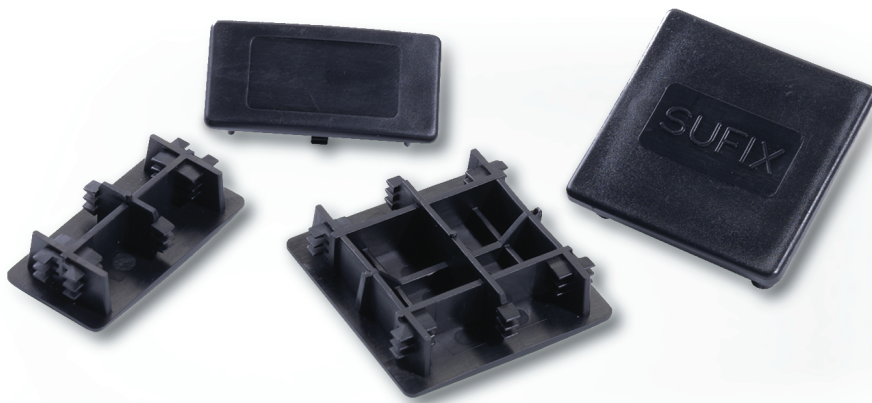

**MRCO-GT**

- Plastic Covers
- Accessories for mounting rails
- For mounting rails MR-GT

## PVC covers for mounting rail MR-GT type MRCO-GT

Black covers for mounting rails, type **MR-GT** and **MRC-GT**

### Application

- Used as end piece in mounting rails to avoid nuts from falling out
- Used to avoid injury due to sharp profile edges

### Material

- Polypropylene

Dimensions		
	A [mm]	B [mm]
MRCO-GT 41x21	41	21
MRCO-GT 41x41	41	41