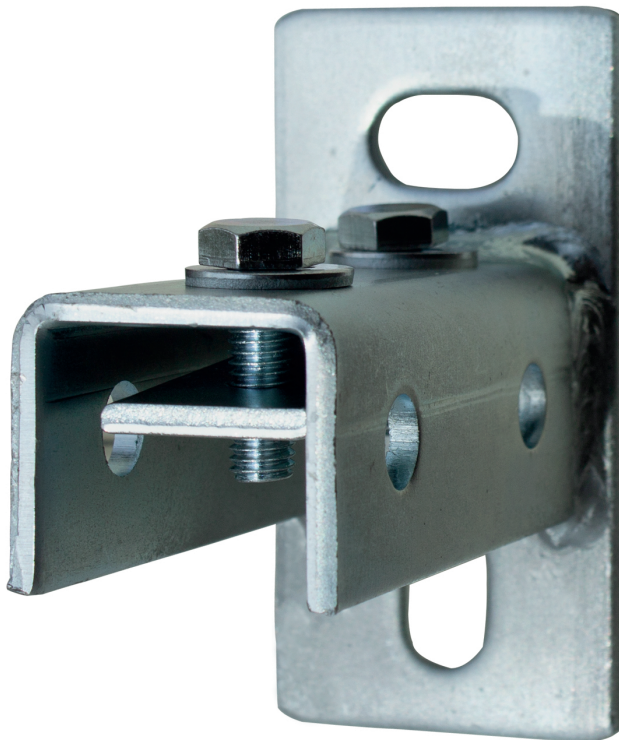

- Console
- Accessories for mounting rails
- For mounting rails MR

## Consoles type PC

Console for mounting rails type **MR**

### Application

- To fix mounting rail type **MR** against the wall

### Material

- In galvanized steel