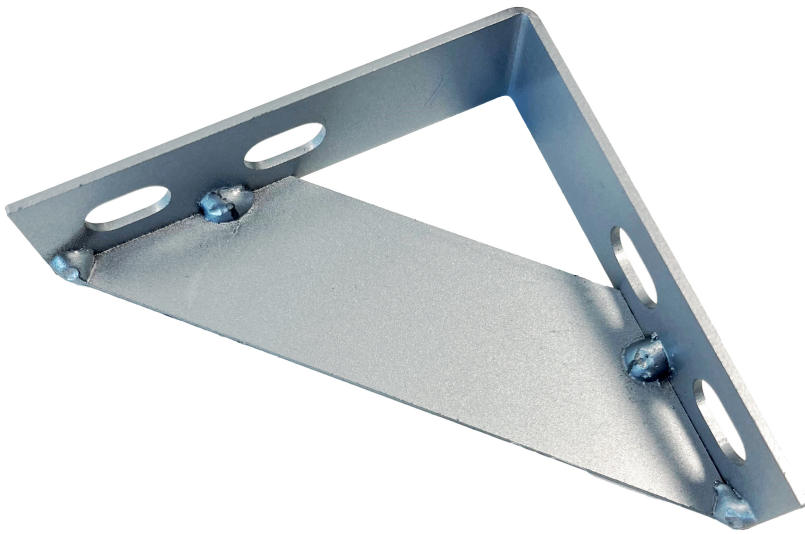

D.02

Mounting rails  
and profiles

PH

— Mounting rails  
— Corner profiles

## Corner profiles type PH

Corner profile

### Application

- To connect 2 mounting rails under 90°

### Material

- In galvanized steel