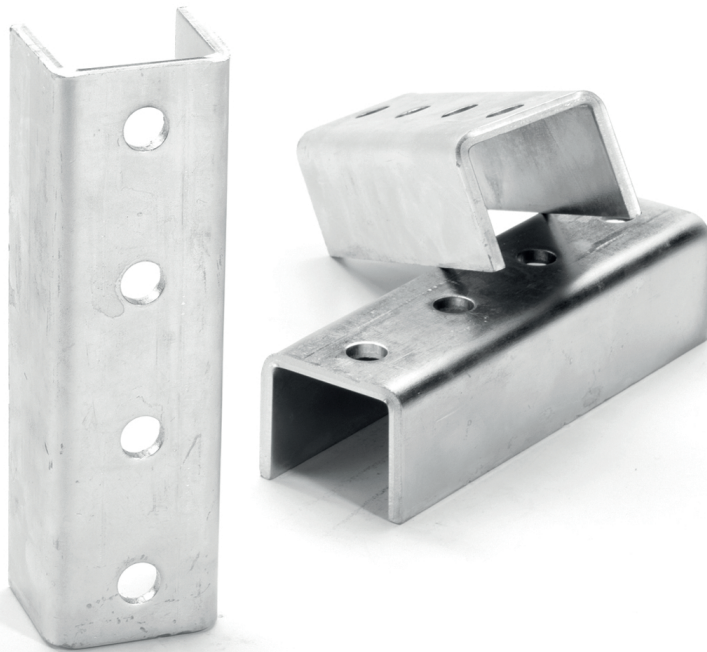

- Accessories for mounting rails
- For mounting rails MR-GT

U-shaped connectors type RKM-U

Connector for mounting rails, type **MR-GT**

Brand

- SUFIX

Material

- Galvanized steel

Specifications

- U-shaped connector for extra stability
- For assembling two mounting rails 41x41 or 41x21
- To be fixed with 4 screws

Accessories

To be fixed with M10 bolts

Mounting example