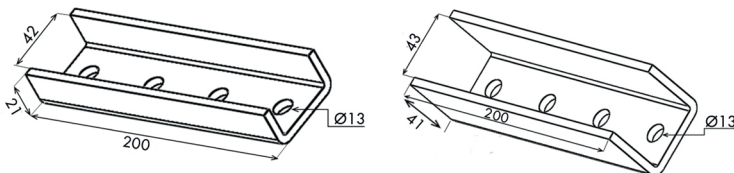

- Accessories for mounting rails
- For mounting rails MR-GT

U-shaped connectors type RKM-U

Connector for mounting rails, type **MR-GT**

Brand

- SUFIX

Material

- Galvanized steel

Specifications

- U-shaped connector for extra stability
- For assembling two mounting rails 41x41 or 41x21
- To be fixed with 4 screws

Accessories

To be fixed with M10 bolts

Mounting example