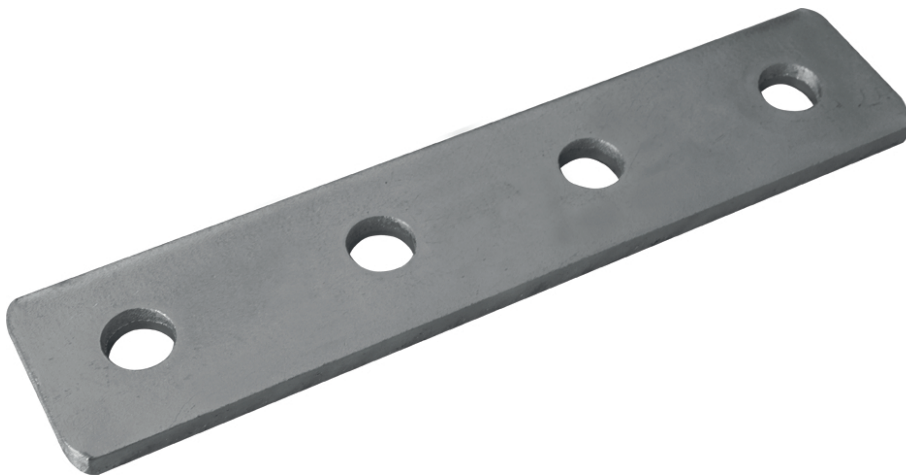

- Accessories for mounting rails
- For mounting rails MR-GT

Flat connectors type RKM-P

Flat connector for mounting rails, type **MR-GT**

Brand

- SUFIX

Application

- Flat connection plate for connecting or extending 2 or more mounting rails type **MR-GT** 41x41 or 41x21

Material

- Galvanized steel

Specifications

- Flat connector for assembling two mounting rails type MR-GT 41x41 or 41x21
- 4 holes with Ø13 mm