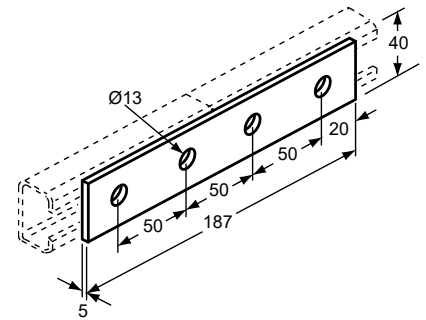

- Accessories for mounting rails
- For mounting rails MR-GT

Flat connectors type RKM-P

Flat connector for mounting rails, type **MR-GT**

Brand

- SUFIX

Application

- Flat connection plate for connecting or extending 2 or more mounting rails type **MR-GT** 41x41 or 41x21

Material

- Galvanized steel

Specifications

- Flat connector for assembling two mounting rails type MR-GT 41x41 or 41x21
- 4 holes with Ø13 mm