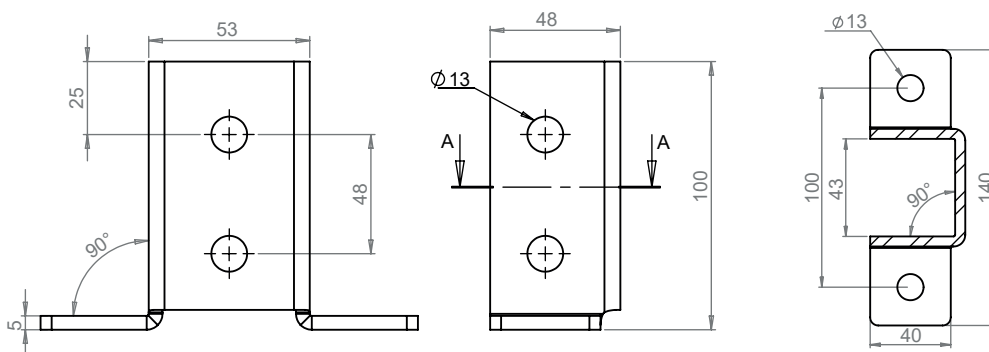

Accessories

To be mounted with :

- M10 bolts with nut, type **BNU**
- M10 sliding nuts with bolt, type **SLNB-GT**