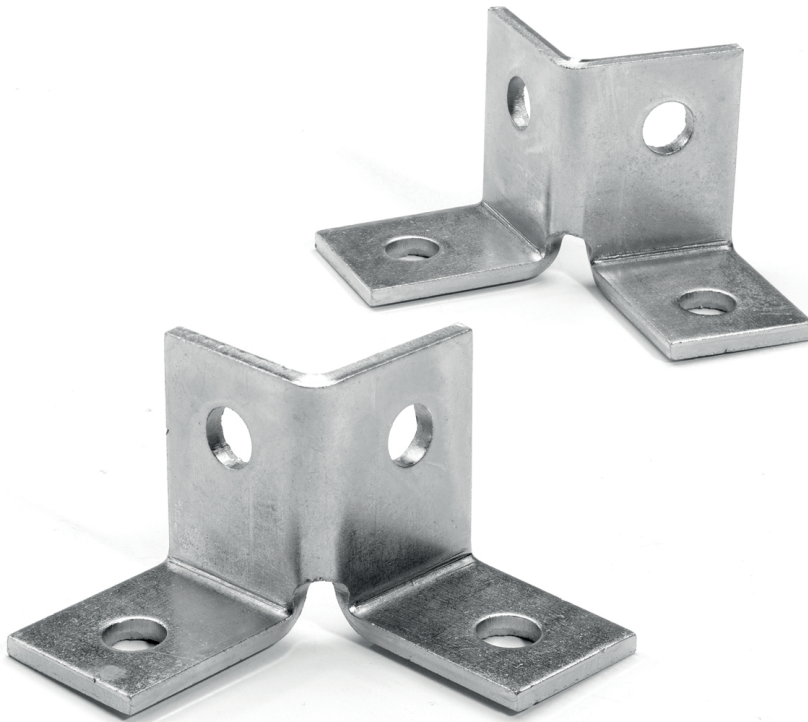

- Accessories for mounting rails
- For mounting rails MR-GT

Double corners 90° type RKM-HD

For assembling mounting rails type **MR-GT** in a corner

Brand

■ SUFIX

Mounting example