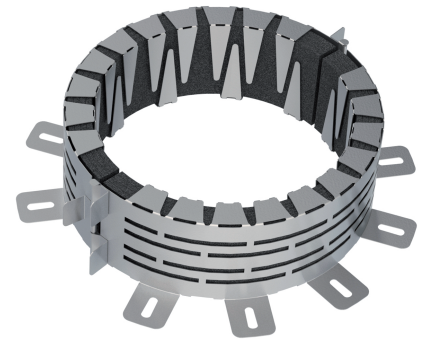

**MG2-A(XL)**

- Fire resistant collars for sanitary pipes in PVC, PP and PE
- Rf2h
- EN1366-3
- Surface mounted

## Fire resistant collars type MG2-A(XL)

Fire resistant surface mounted collars **MG2-A** can be installed around ventilation/sanitary plastic ducts in PVC, PE and PP passing through a construction element, in order to prevent the propagation of fire. 100% free area is guaranteed. Always to be placed at both sides of a wall in exception of passing through floors.

### Application

- Fire compartmentation for sanitary ducts
- Fire resistant up to 2 hours when placed at both sides of a wall

### Material

- Galvanized steel body with swelling fire resistant material