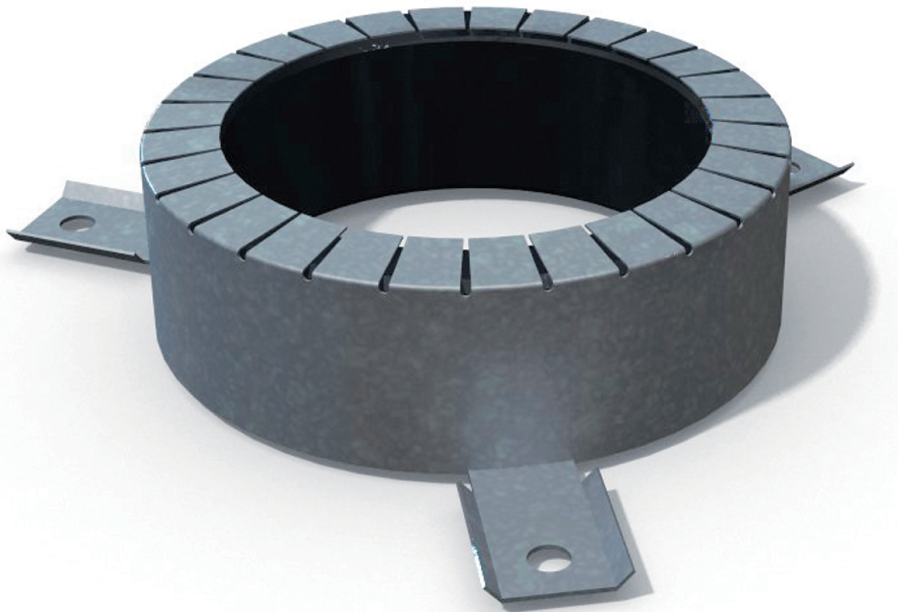

**MG2-A(XL)**

- Fire resistant collars for sanitary pipes in PVC, PP and PE
- Rf2h
- EN1366-3
- Surface mounted

## Fire resistant collars type MG2-A(XL)

Fire resistant surface mounted collars **MG2-A** can be installed around ventilation/sanitary plastic ducts in PVC, PE and PP passing through a construction element, in order to prevent the propagation of fire. 100% free area is guaranteed. Always to be placed at both sides of a wall in exception of passing through floors.

### Application

- Fire compartmentation for sanitary ducts
- Fire resistant up to 2 hours when placed at both sides of a wall

### Material

- Galvanized steel body with swelling fire resistant material