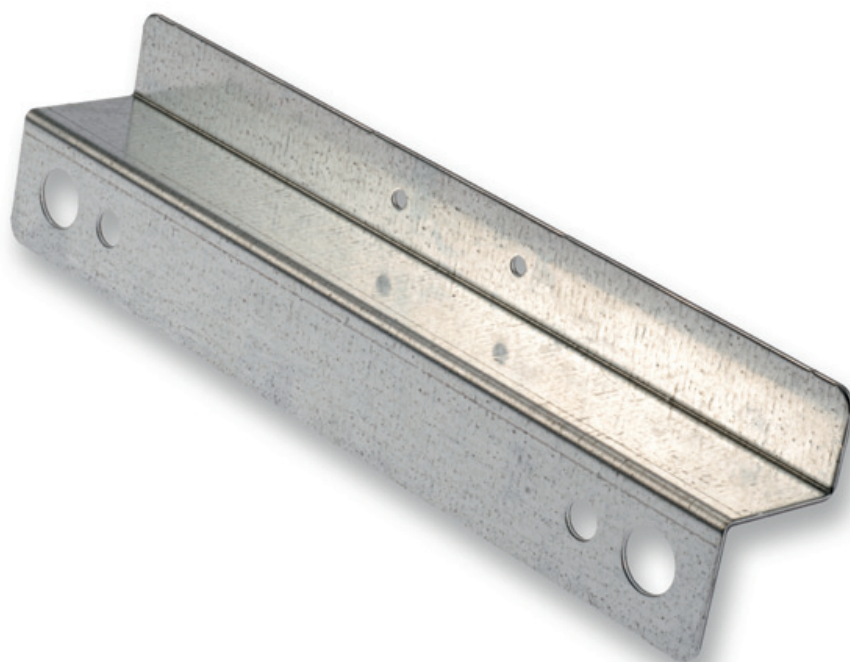

- Wall bracket
- Circular
- Galvanized steel
- For BCA

Wall console type MRS

Mounting bracket for fan type **BCA**

Application

- MRS 1 for BCA 100 untill 160
- MRS 2 for BCA 160L untill 315L

Composition

- Console made of sheet steel