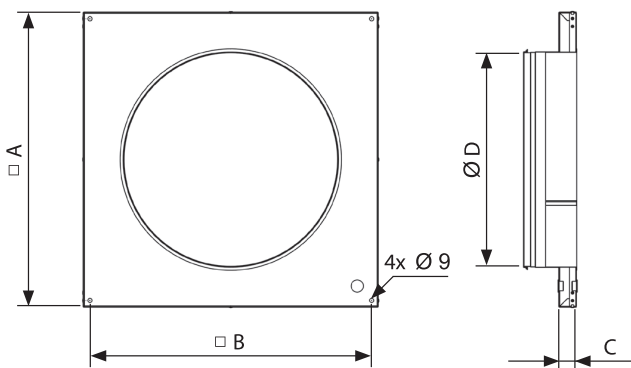

- Accessoires
- Panel with circular connection

Panel with round connection for KBF type USM

Panel with round connection for KBF and KBF-N with lip seals (except type for USM 500 315, USM 500 355 and USM 700 400)

	Dimensions				[kg]
	A	B	C	D	
USM 500 315	414	386	37	315	2.8
USM 500 355	414	386	37	355	2.6
USM 700 400	614	586	37	400	6.3
USM 700 450	614	586	37	450	5.9
USM 700 500	614	586	37	500	5.5
USM 900 500	814	786	37	500	9.5
USM 900 560	814	786	37	560	9
USM 900 630	814	786	37	630	8.2
USM 1200 630	1114	1086	37	630	14.6
USM 1200 710	1114	1086	37	710	14.2