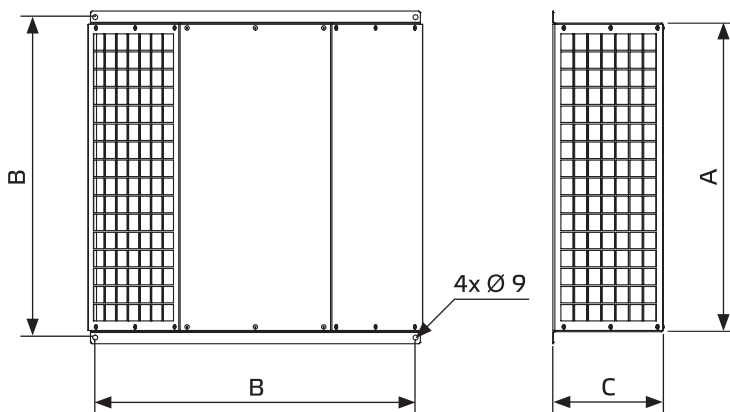

- Accessoires
- Hood with grill

Rain hood with grill for KBF-N type WSH KBF

Rain hood with grill for **KBF-N**

Specifications

- Galvanised steel

	Dimensions			
	A	B	C	[kg]
WSH KBF 225-315	365	380	202	2.5
WSH KBF 355-500	572	571	202	4.4
WSH KBF 560-630	758	769	222	6.7
WSH KBF 710-800	1065	1086	222	11.1