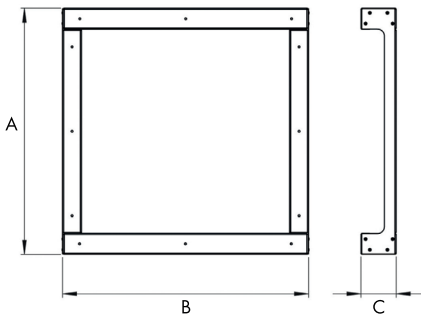

Base frame for KBF-N type GR KBF

Base frame for KBF-N made of galvanized steel sheet

	Dimensions			
	A	B	C	[kg]
GR KBF 225-315	500	500	100	4.2
GR KBF 355-500	700	700	100	5.9
GR KBF 560-630	900	900	100	7.7
GR KBF 710-800	1200	1200	100	11