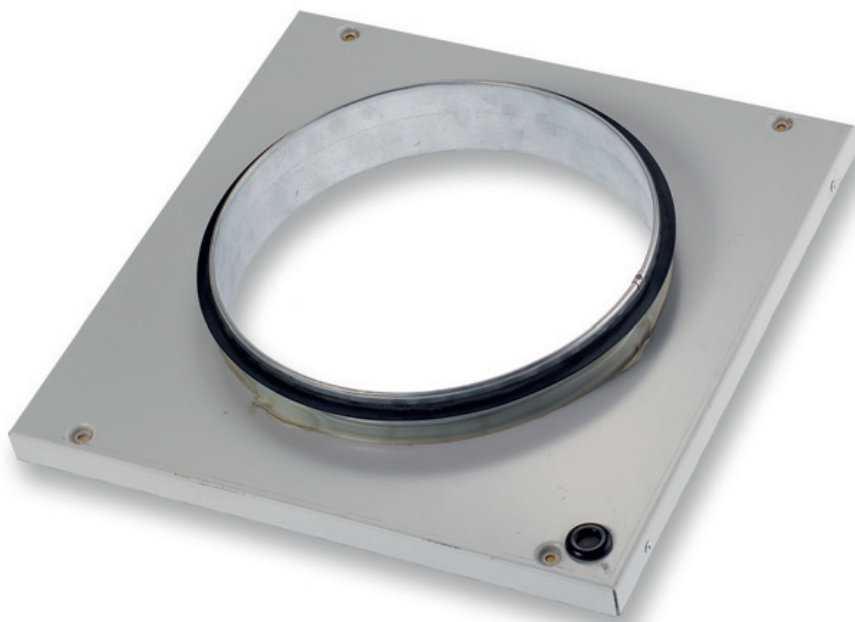

- Accessories for fan boxes
- Panel with circular connection

## Panel with round connection type MVX-PA

Panel with round connection with lip seals