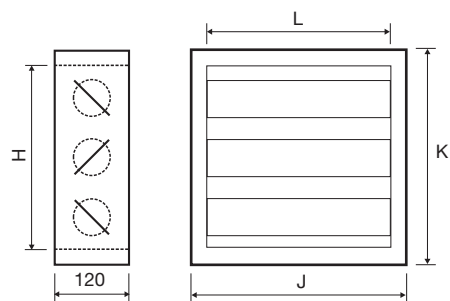

Motorizable dampers type MVX-RM

Motorizable damper with contra-rotating blades

Application

- Fan boxes **MVB**
- Ventilation units **GTDHR**

Composition

- Contrarotating blades
- Equipped with a manual control
- Can be motorised by BELIMO servo-motor
- Frame 30 mm (C30)
- Supplied as a separate component, unmounted; factory mounted upon request

	Dimensions				
	L [mm]	H [mm]	K [mm]	J [mm]	[kg]
MVX-RM 4	300	300	362	362	8
MVX-RM 5	400	400	462	462	10
MVX-RM 6	500	500	562	562	13
MVX-RM 7	600	600	662	662	15
MVX-RM 8	700	700	762	887	17
MVX-RM 9	800	800	862	1087	23
MVX-RM 08/10	300	300	362	362	8
MVX-RM 16	400	400	462	462	10
MVX-RM 23	500	500	562	562	13
MVX-RM 35	600	600	662	662	15
MVX-RM 48	700	700	762	762	17
MVX-RM 70	1100	500	562	1162	23